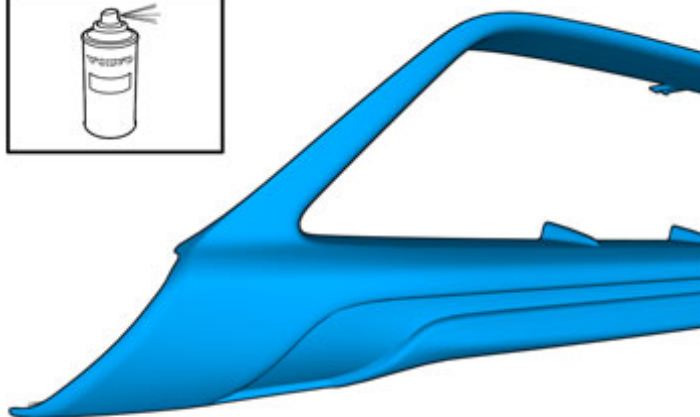

Installation instructions, accessories

Volvo Car Corporation Gothenburg, Sweden

4