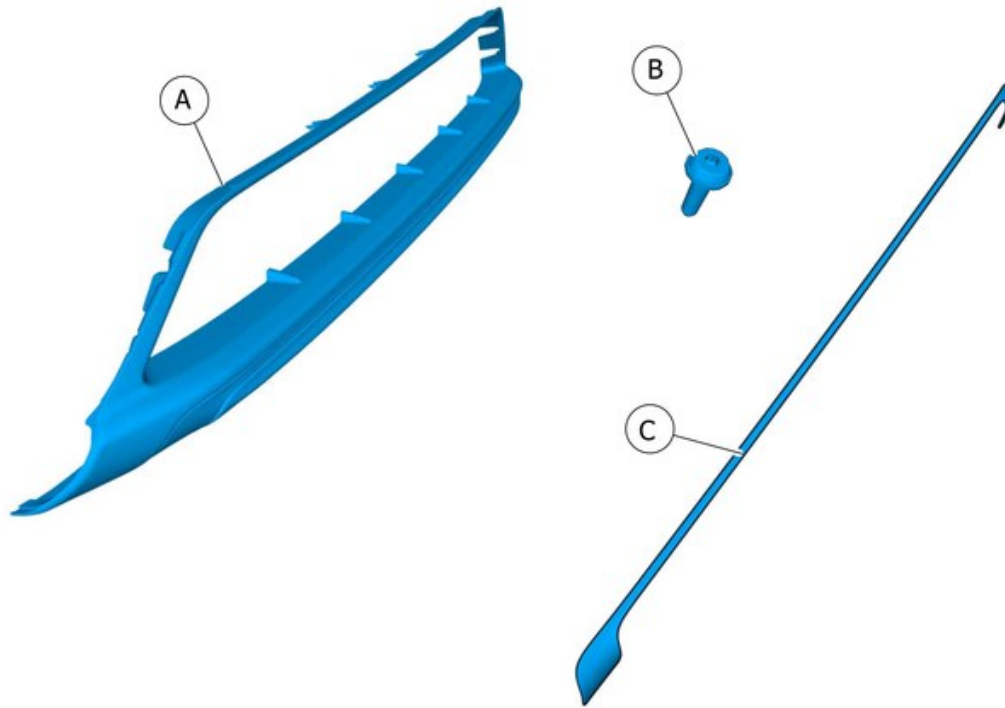

Installation instructions, accessories

Volvo Car Corporation Gothenburg, Sweden

IMG-374925