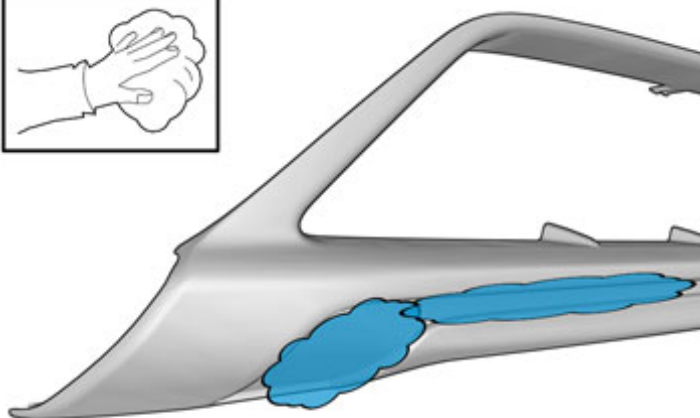

IMG-377423

5