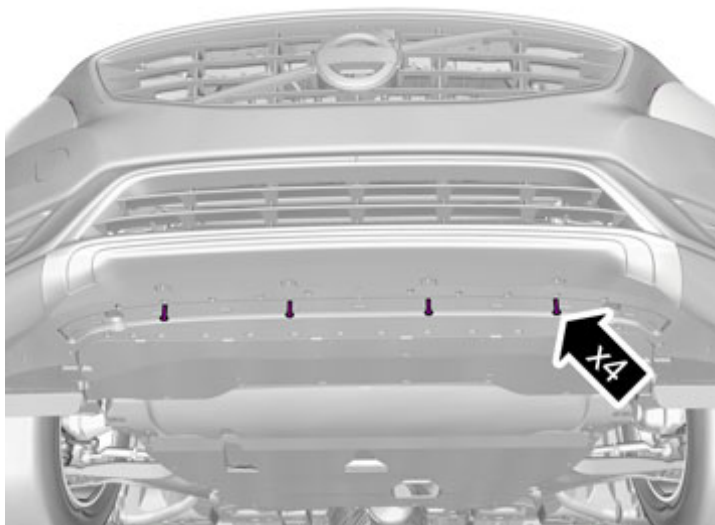

Installation instructions, accessories

Volvo Car Corporation Gothenburg, Sweden

14

IMG-375483