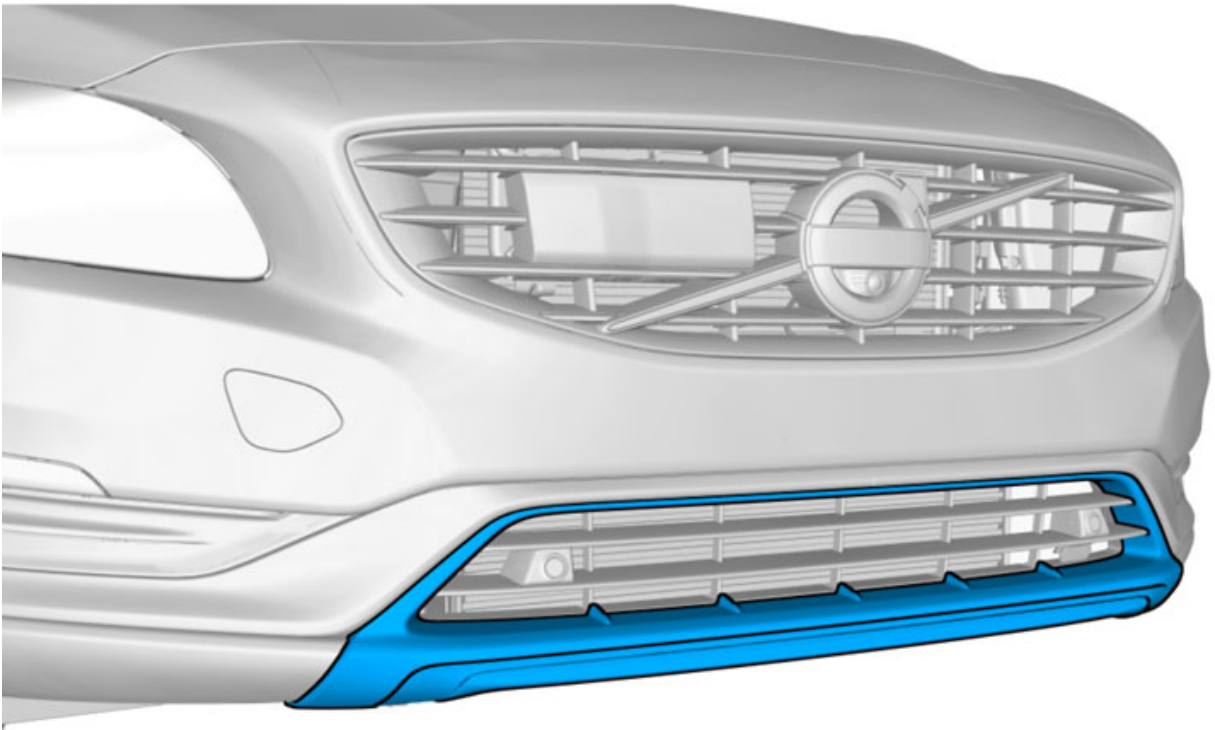

Installation instructions, accessories

Volvo Car Corporation Gothenburg, Sweden

Instruction No
31359358

Version
1.0

Part. No.
31359362, 31359359, 31359364, 31373462, 31338931, 31338930, 31338929

Skid plate, front bumper