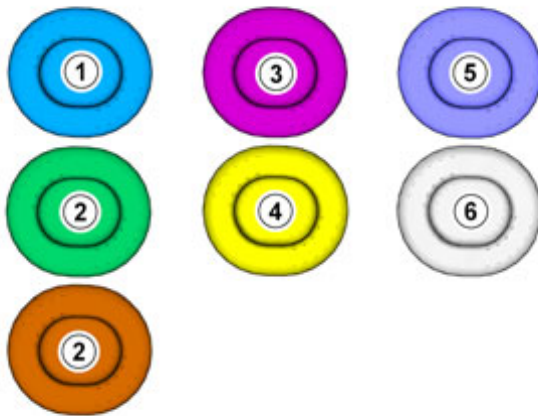

## Color symbols

---

2

**Note!**  
This colour chart displays (in colour print and electronic version) the importance of the different colours used in the images of the method steps.

3

1. Used for focused component, the component with which you will do something.
2. Used as extra colors when you need to show or differentiate additional parts.
3. Used for attachments that are to be removed/installed. May be screws, clips, connectors, etc.
4. Used when the component is not fully removed from the vehicle but only hung to the side.
5. Used for standard tools and special tools.
6. Used as background color for vehicle components.