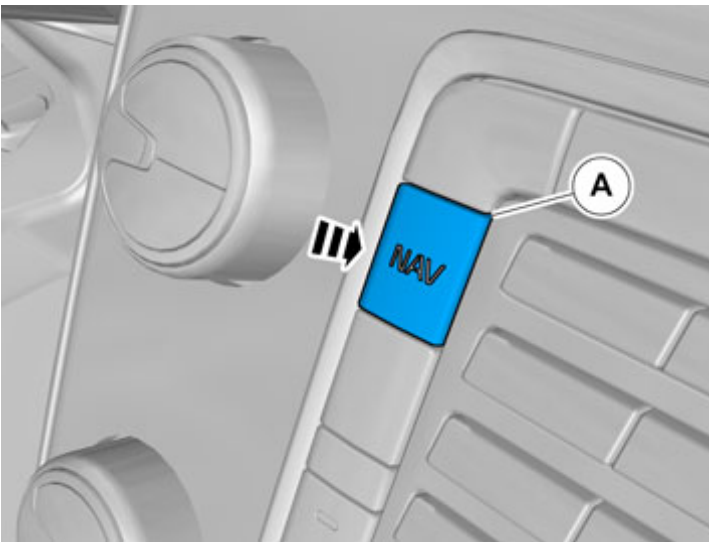

Accessory installation

8