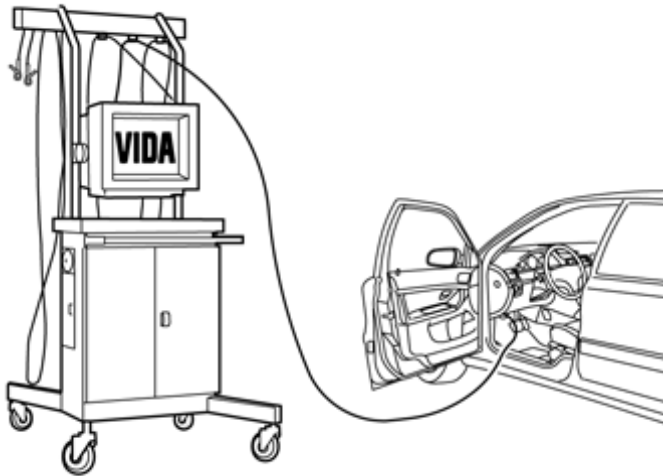

9

IMG-242268

Download software (application) for the accessory's function according to the service information in VIDA.

Order and download software according to: 31414397

10

Caution!

The car may need to be restarted up to 3 times after the application has been loaded in order for the activation of Navigation to be completed.