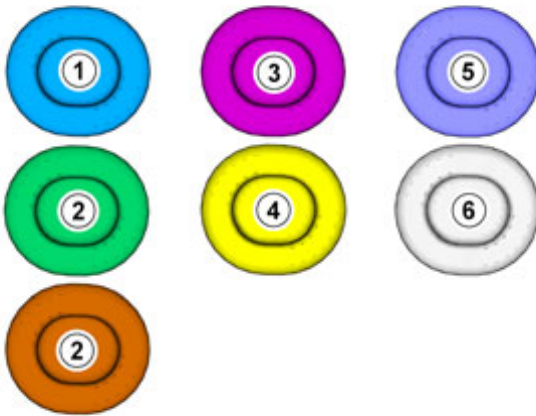

Color symbols

2

IMG-363036

Note!

This colour chart displays (in colour print and electronic version) the importance of the different colours used in the images of the method steps.

1. Used for focused component, the component with which you will do something.
 2. Used as extra colors when you need to show or differentiate additional parts.
 3. Used for attachments that are to be removed/installed. May be screws, clips, connectors, etc.
 4. Used when the component is not fully removed from the vehicle but only hung to the side.
 5. Used for standard tools and special tools.
 6. Used as background color for vehicle components.
-