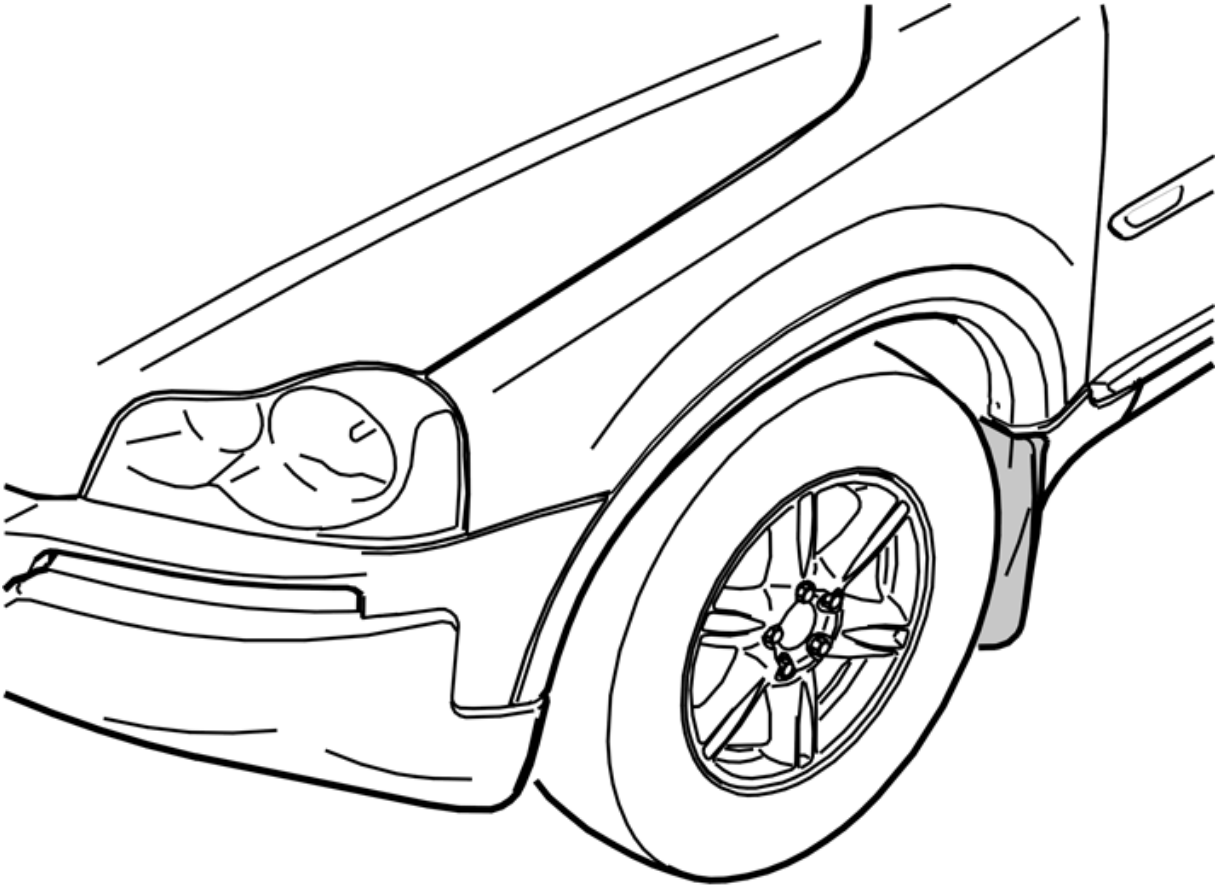

Installation instructions, accessories

Volvo Car Corporation Gothenburg, Sweden

Talimat No
8685558

Sürüm
1.4

Parça No.
31373331, 8685555

Çamurluklar ön

R8600952

Donanım