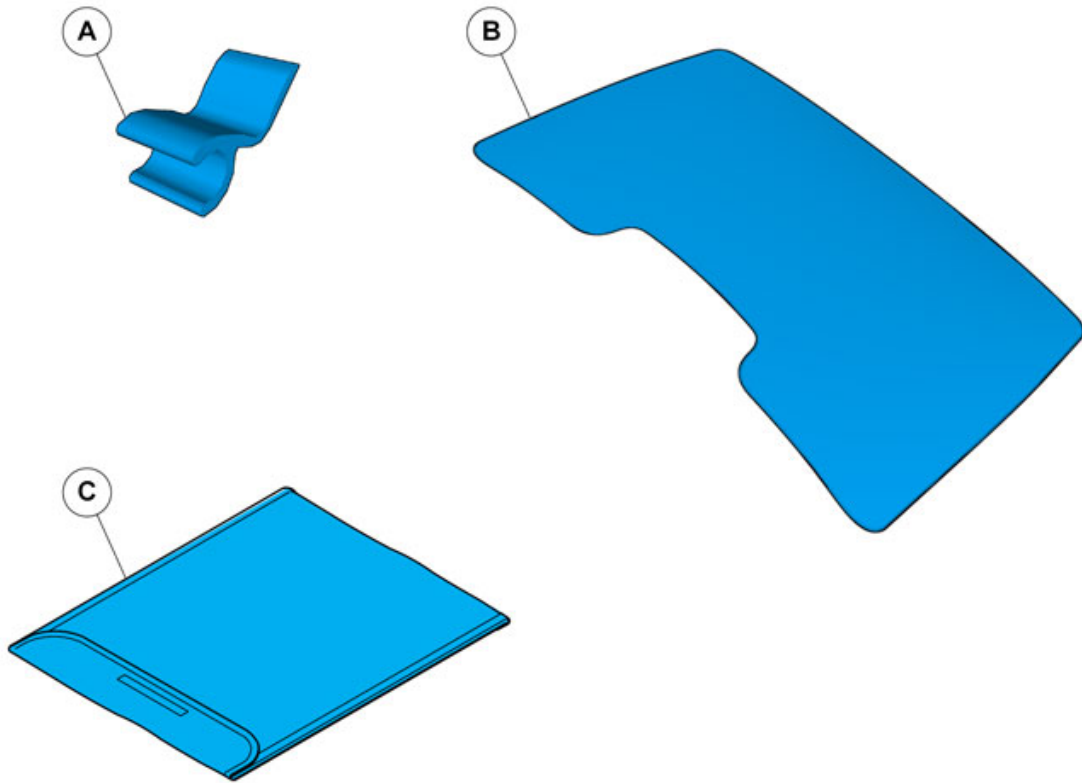

Installation instructions, accessories

Volvo Car Corporation Gothenburg, Sweden

Instruction No	Version	Part. No.
31414231	1.1	31399204

Sun curtain

Installation instructions, accessories

Volvo Car Corporation Gothenburg, Sweden