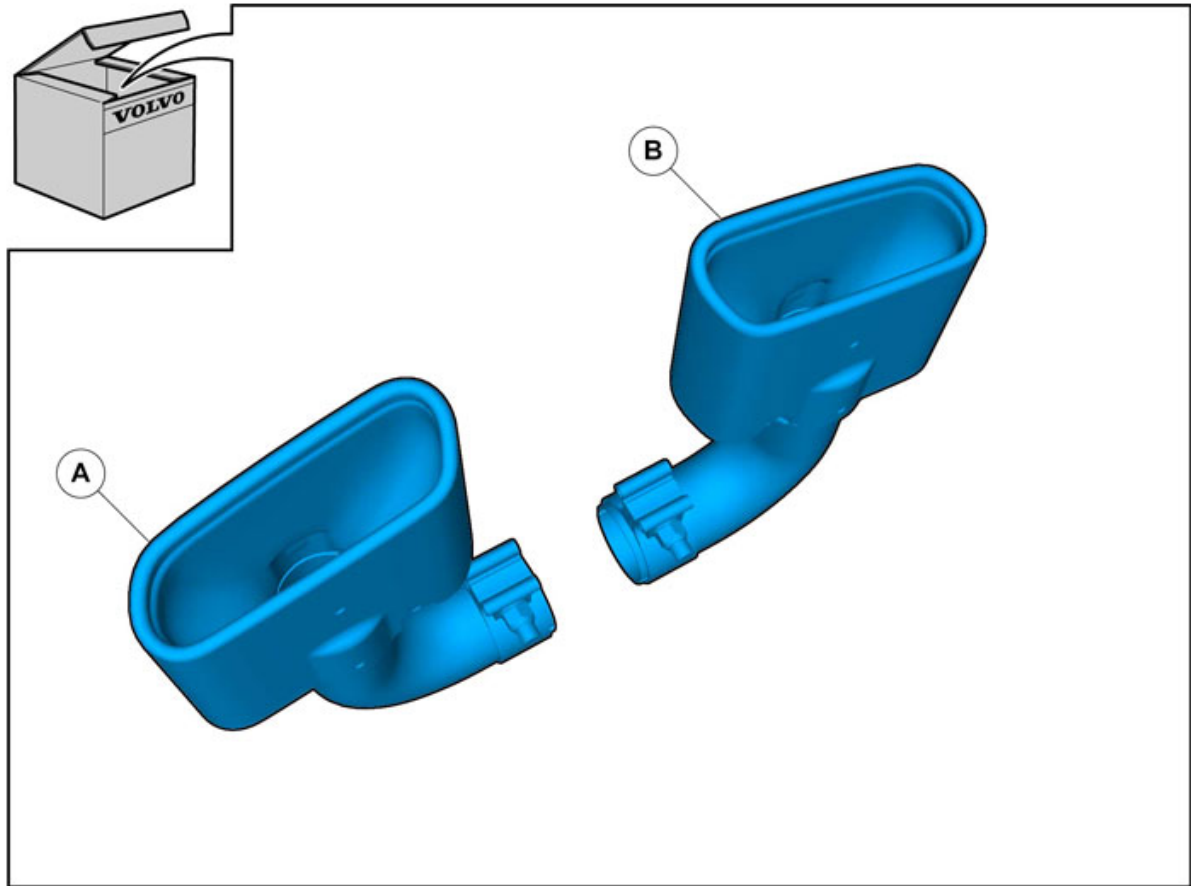

Installation instructions, accessories

Volvo Car Corporation Gothenburg, Sweden

IMG-355582