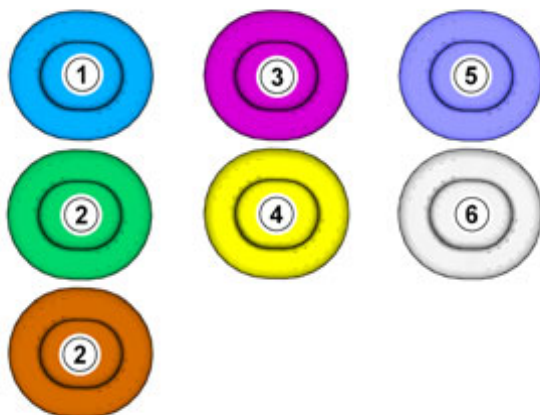

## Color symbols

---

2

Used for focused component, the component with which you will do something.

Used as extra colors when you need to show or differentiate additional parts.

Used for attachments that are to be removed/installed. May be screws, clips, connectors, etc.