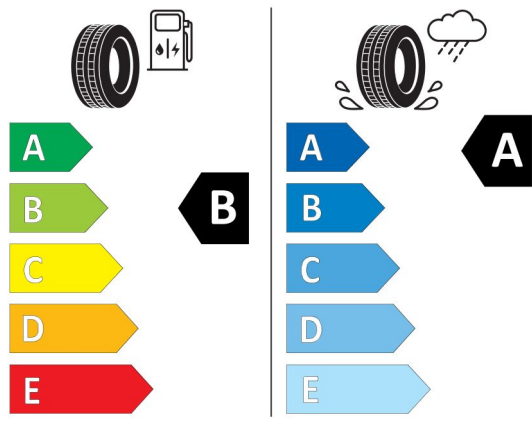

# Tyre Labels

32281990  
Michelin, Pilot Sport 4

V60 S60

MICHELIN 242440

245/35R20 95 W C1

2020/740