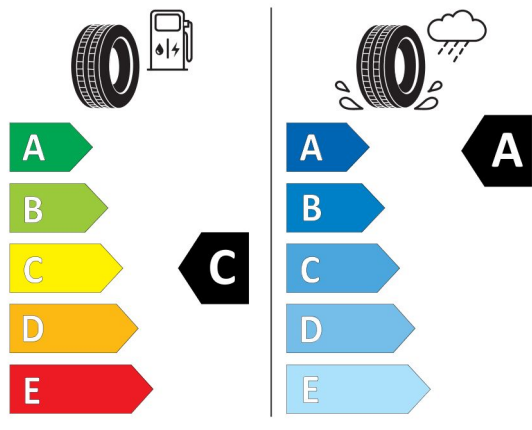

Tyre Labels

32333202
Continental, PremiumContact 6

V60 S60

Continental 0358954

235/40 R 19 96 W C1

2020/740