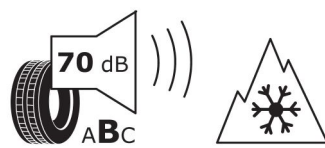

MICHELIN 396776

215/55R18 99 V C1