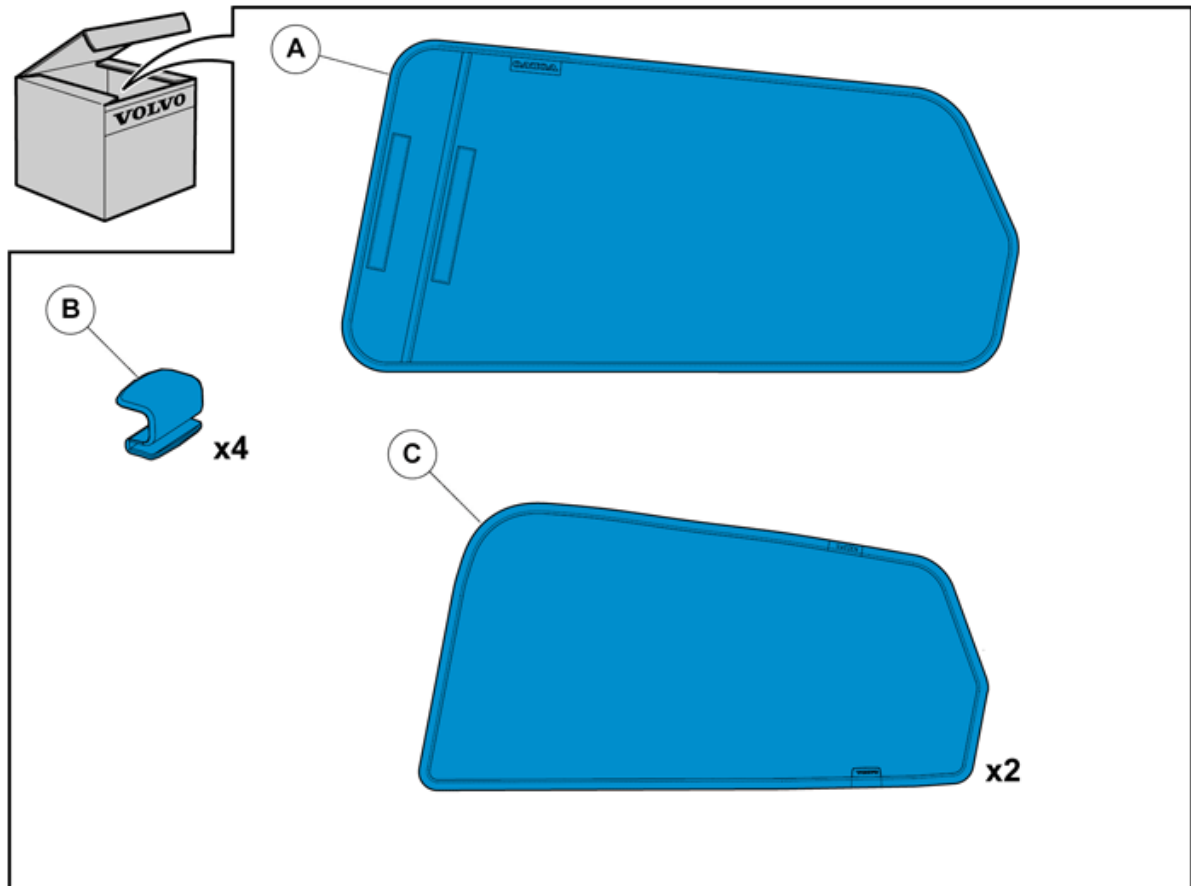

Installation instructions, accessories

Volvo Car Corporation Gothenburg, Sweden

Instruction No
31399620

Version
1.0

Part. No.
31399207

Sunshade, rear doors

IMG-378069