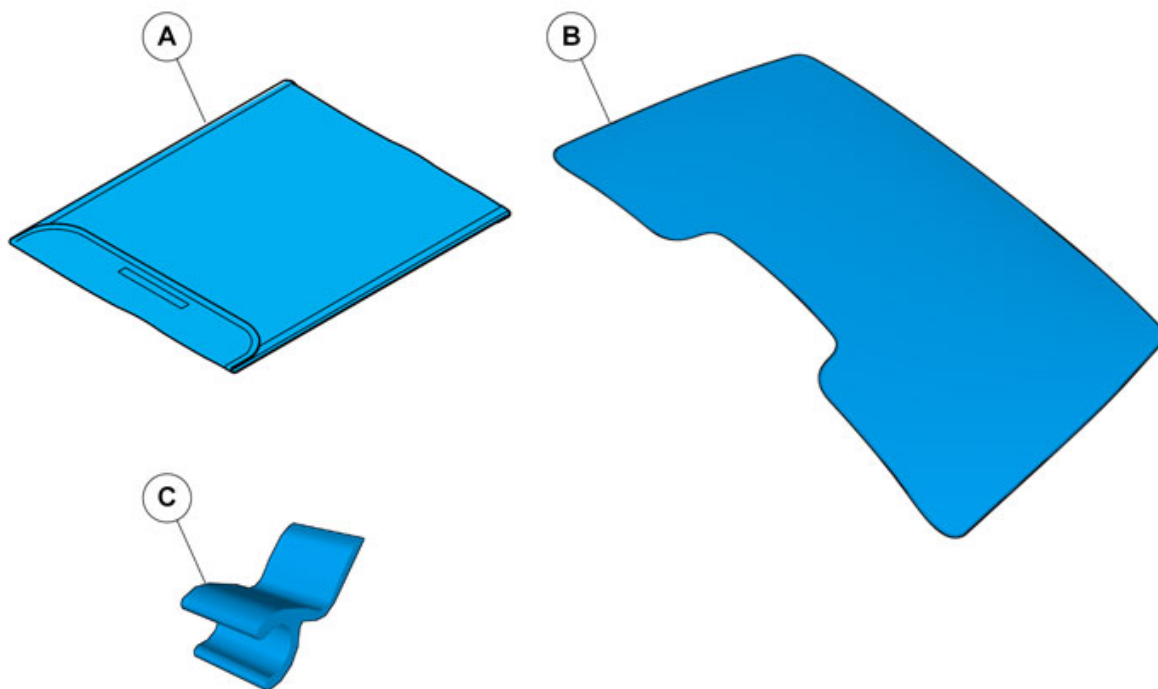

Installation instructions, accessories

Volvo Car Corporation Gothenburg, Sweden

Instruction No	Version	Part. No.
31414234	1.1	31399202

Sun curtain

IMG-378737

Installation instructions, accessories

Volvo Car Corporation Gothenburg, Sweden