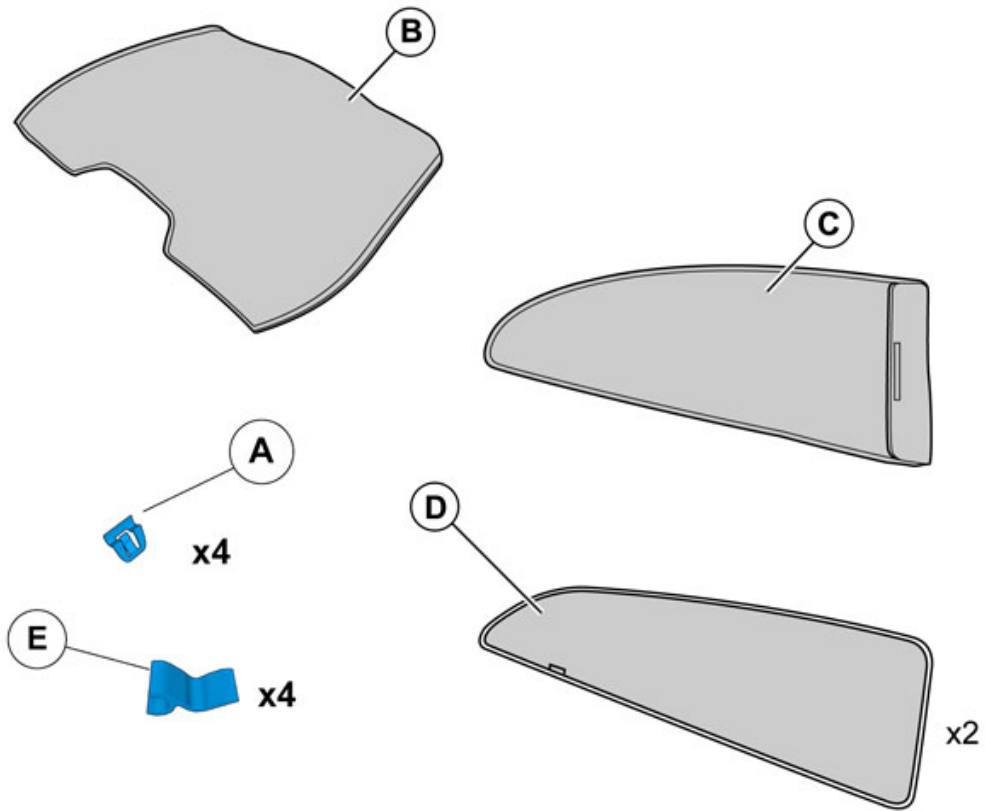

Installation instructions, accessories

Volvo Car Corporation Gothenburg, Sweden

IMG-257443