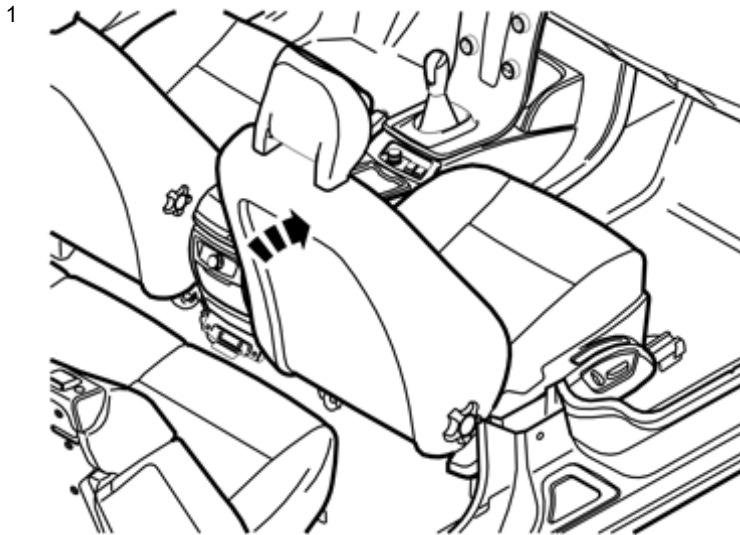

In the event of any problems with the instructions or the accessory, contact your local Volvo dealer.

J8903447

Fold the backrest forward on the front passenger side.

J8903446

Install the ISOFIX attachment to the SIPS tube with the four screws from the kit. Tighten the screws to 10 Nm (7.5 lbf.ft.)