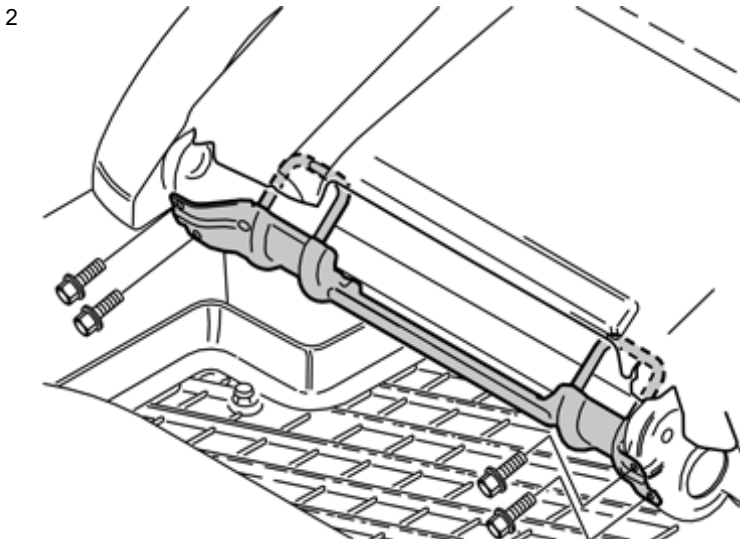

In the event of any problems with the instructions or the accessory, contact your local Volvo dealer.

J8903447

Fold the backrest forward on the front passenger side.

J8903446

Install the ISOFIX attachment to the SIPS tube with the four screws from the kit. Tighten the screws to 10 Nm (7.5 lbf.ft.)