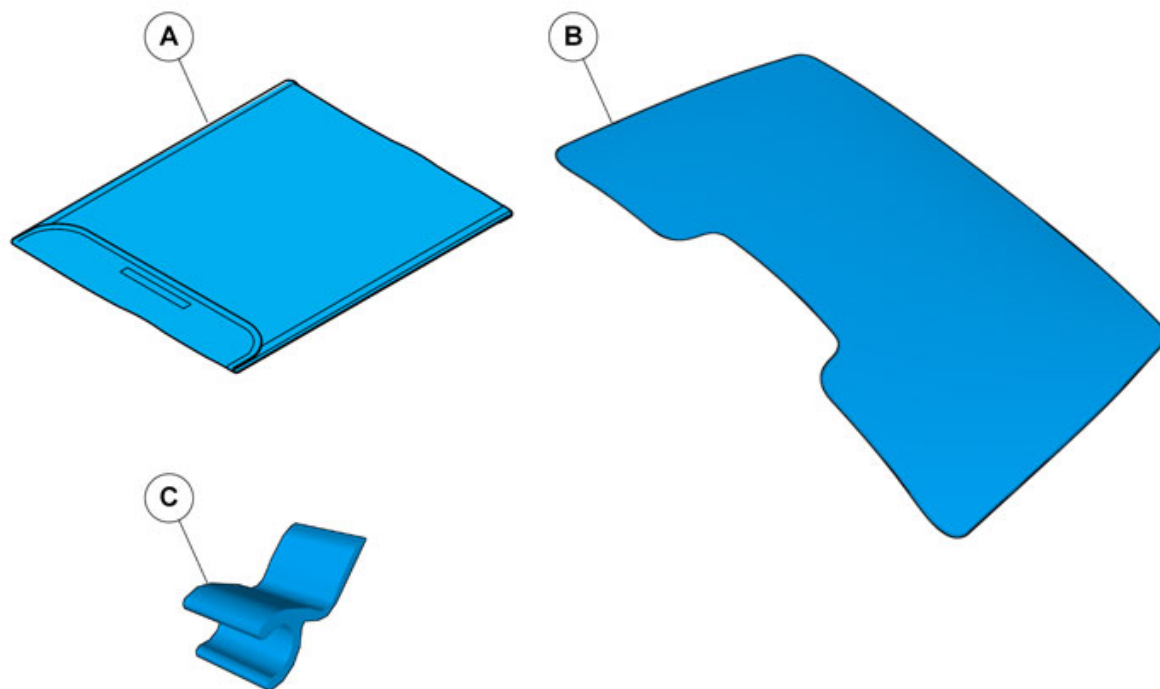

Installation instructions, accessories

Volvo Car Corporation Gothenburg, Sweden

Instruction No	Version	Part. No.
31414234	1.1	31399202

Sun curtain

IMG-378737

Installation instructions, accessories

Volvo Car Corporation Gothenburg, Sweden