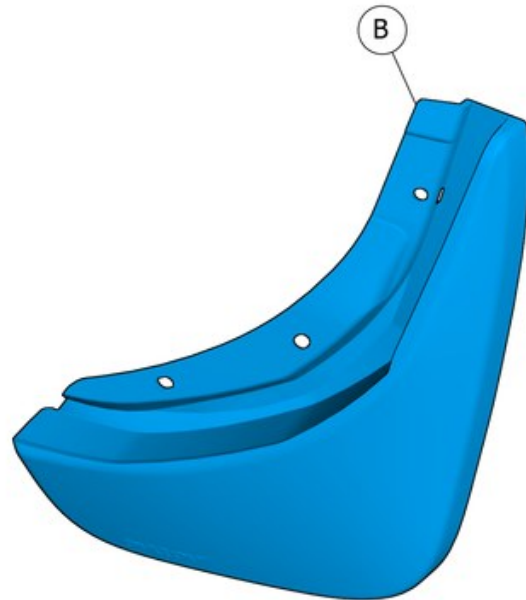

Installation instructions, accessories

Volvo Car Corporation Gothenburg, Sweden

Instruction No 31664140
Version 1.0
Part. No. 31408783

Mudflaps, front

Equipment

IMG-345497

IMG-268803

IMG-422807