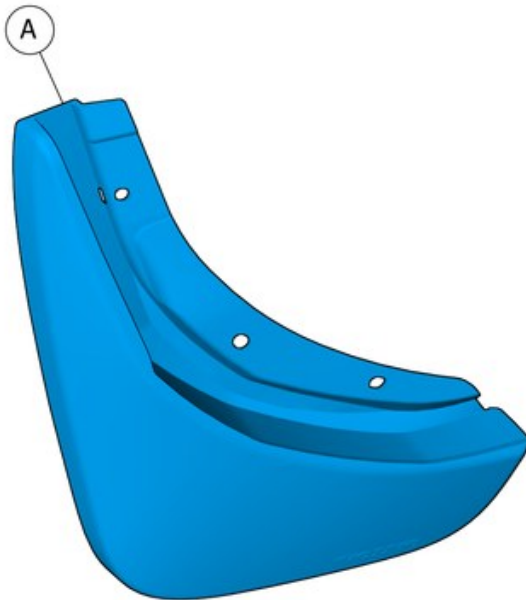

Installation instructions, accessories

Volvo Car Corporation Gothenburg, Sweden

Instruction No 31664140
Version 1.0
Part. No. 31408783

Mudflaps, front

Equipment

IMG-345497

IMG-268803

IMG-422807