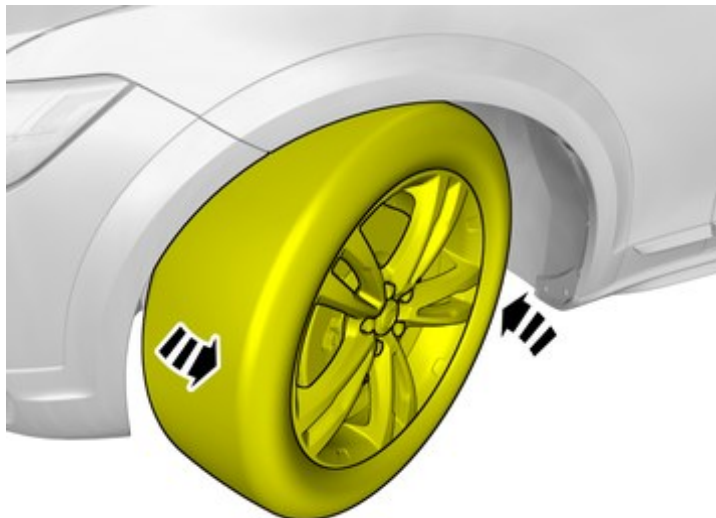

Installation instructions, accessories

Volvo Car Corporation Gothenburg, Sweden

3