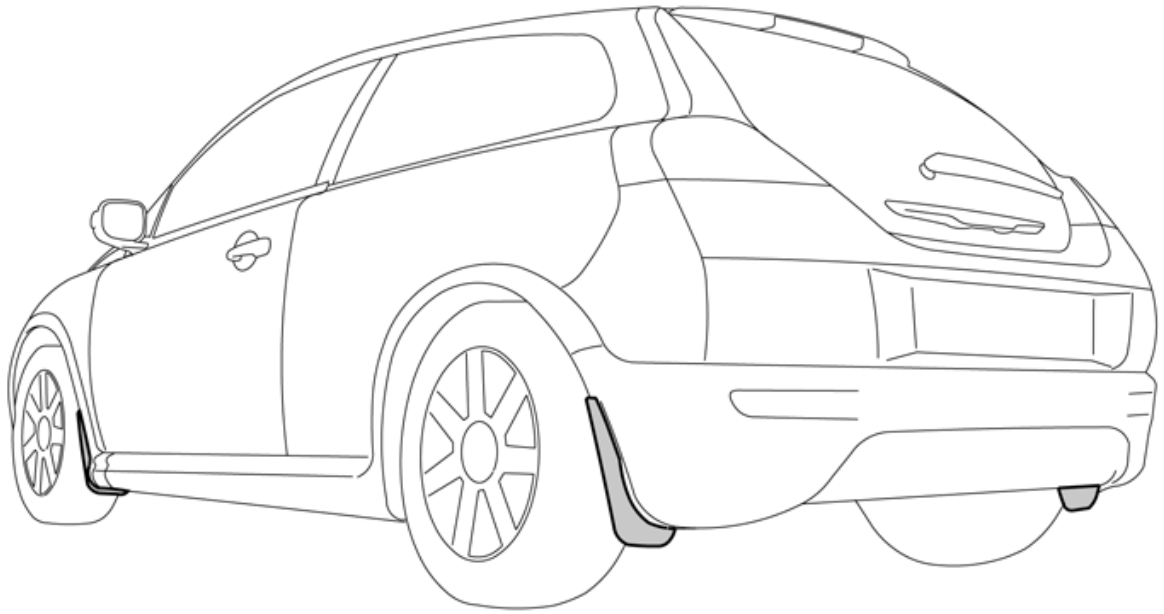

Installation instructions, accessories

Volvo Car Corporation Gothenburg, Sweden

Instruction No 30756328
Version 1.1
Part. No. 30756325

Mudflaps

IMG-246665

Equipment

A0000162

IMG-239664