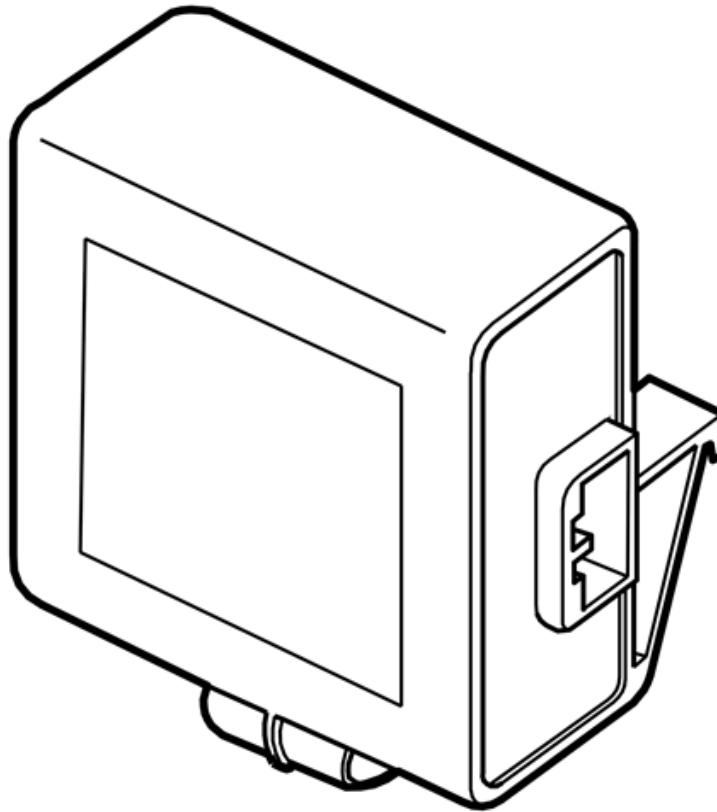

Installation instructions, accessories

Volvo Car Corporation Gothenburg, Sweden

Instruction No 9172598
Version 1.1
Part. No. 9472105

Level sensor

D3902151

Equipment

A0000162

A0801178