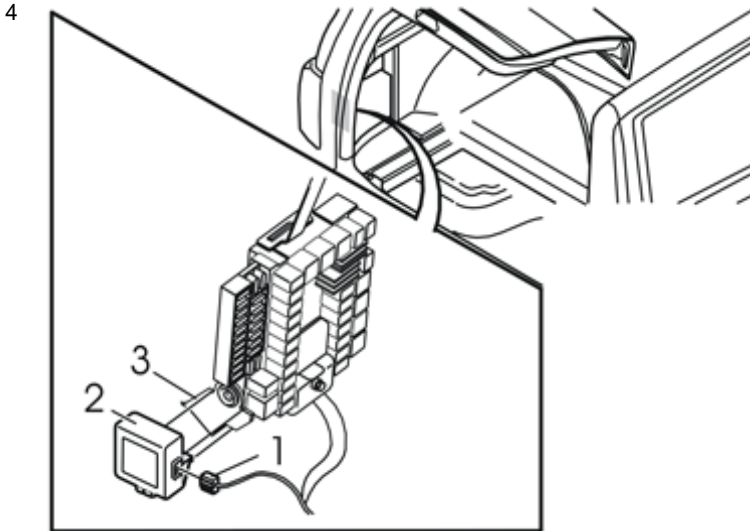

Install the tilt sensor on the bracket (3)

Reinstall the side panel in the cargo compartment. Reinstall the carpet in the cargo compartment. See procedure .

Only applies to the V70 (00-)

3

M8503006

Only applies to the V70 (00-)

Preparations

Remove the left foldable panel in the cargo compartment.

Installation instructions, accessories

Volvo Car Corporation Gothenburg, Sweden

Installation

Disconnect the pre-routed green (GN) connector (1), taped on the cable harness under the fuse holder. Connect the connector to the tilt sensor (2)