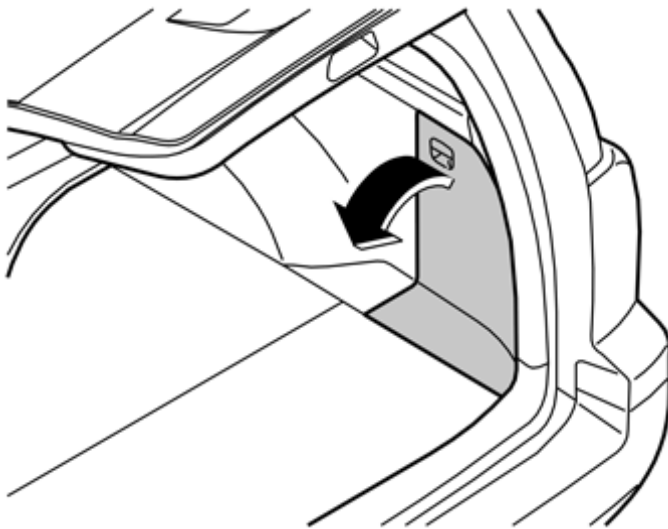

Volvo Car Corporation Gothenburg, Sweden

2

D3902152

Installation

Disconnect the pre-routed green (GN) connector (1), taped on the cable harness under the fuse holder. Connect the connector to the tilt sensor (2)

Install the tilt sensor on the bracket (3)

Reinstall the side panel in the cargo compartment. Reinstall the carpet in the cargo compartment. See procedure .

Only applies to the V70 (00-)

3

M8503006

Only applies to the V70 (00-)