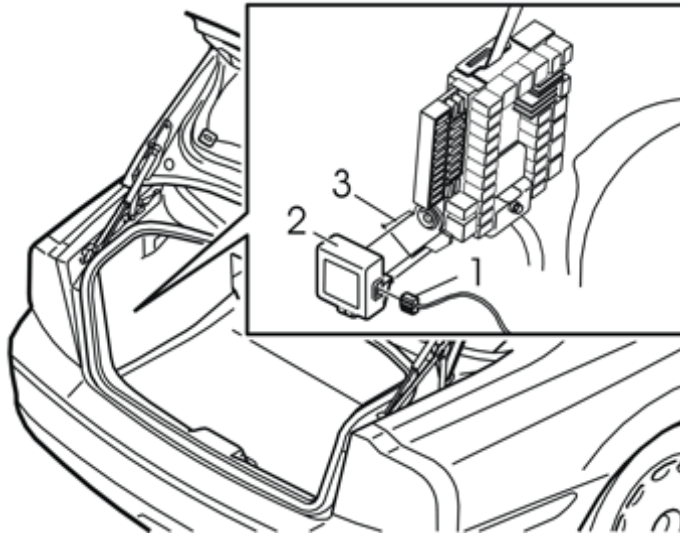

Applies to the S60/S80

1

Applies to the S60/S80

Preparations

Turn the knob (1) on the left-hand rear panel through 90°

Fold the panel (2) inwards.

D8503149

Installation instructions, accessories

Volvo Car Corporation Gothenburg, Sweden

2

D3902152

Installation

Disconnect the pre-routed green (GN) connector (1), taped on the cable harness under the fuse holder. Connect the connector to the tilt sensor (2)