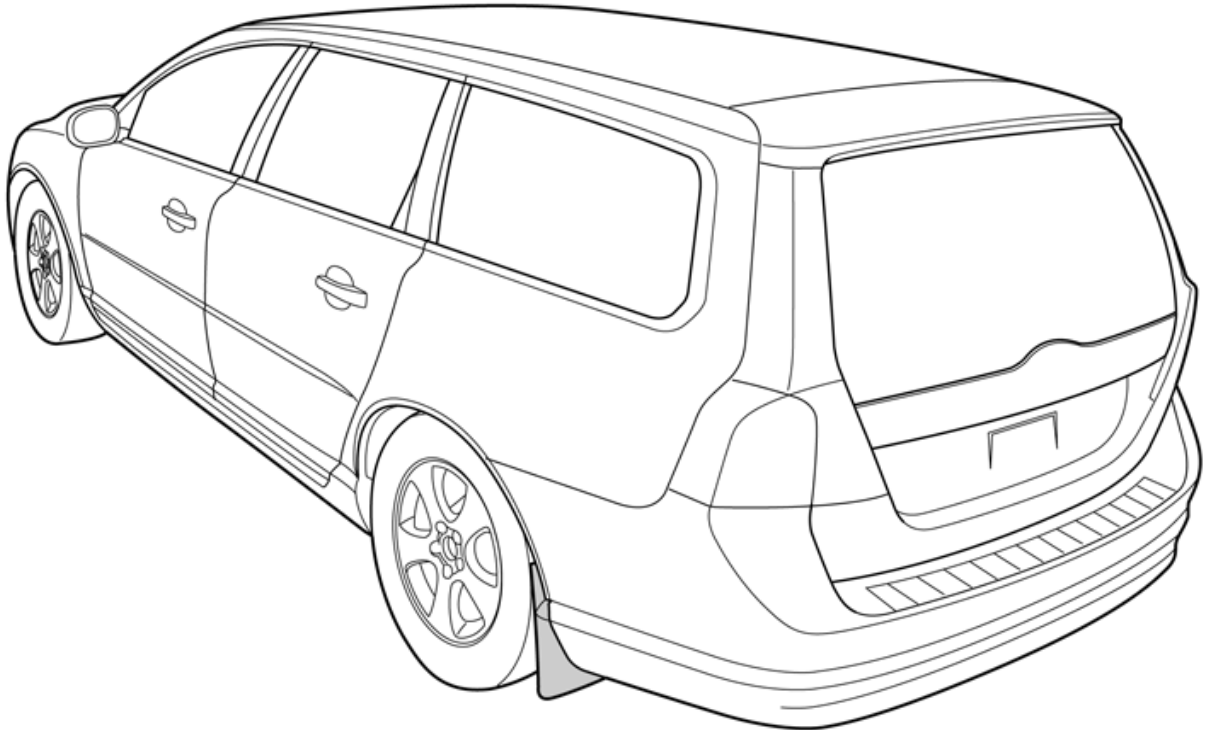

Installation instructions, accessories

Volvo Car Corporation Gothenburg, Sweden

Instruction No 30744138
Version 1.1
Part. No. 30744139

Mudflaps, rear

IMG-255983

Equipment

IMG-239945

IMG-239940