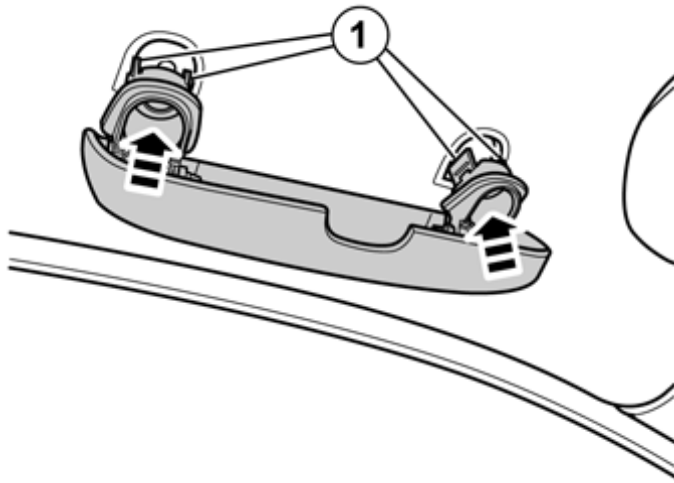

Prise up the cover on the grab handle above the door.

Remove the screws and carefully pull the grab handle until the retaining plate on the inside releases. Put the handle aside. The screws will be reused.

Installation instructions, accessories

Volvo Car Corporation Gothenburg, Sweden

2

Take the glasses holder from the kit.

Fit the glasses holder where the grab handle sat.

Make sure that the four retaining plates (1) sit on each side of the nut plates where the glasses holder will be fastened. If there is not enough room for the plate, it can be broken off and discarded.