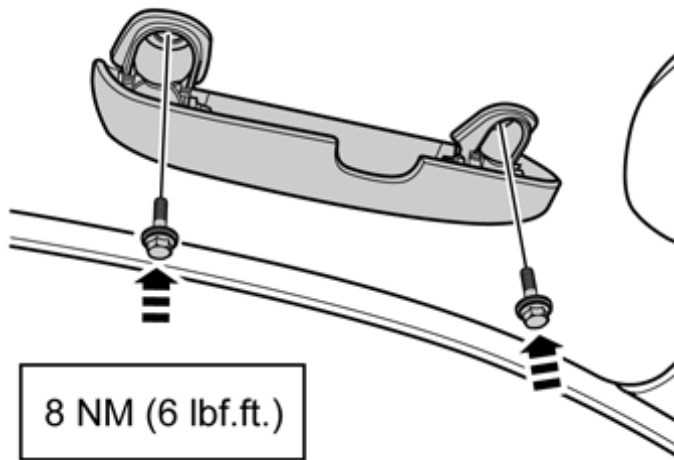

8 NM (6 lbf.ft.)

IMG-242367