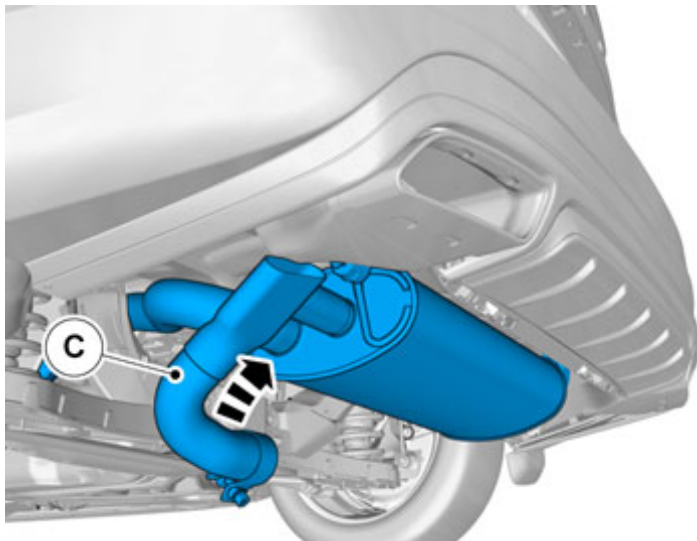

Installation instructions, accessories

Volvo Car Corporation Gothenburg, Sweden

23