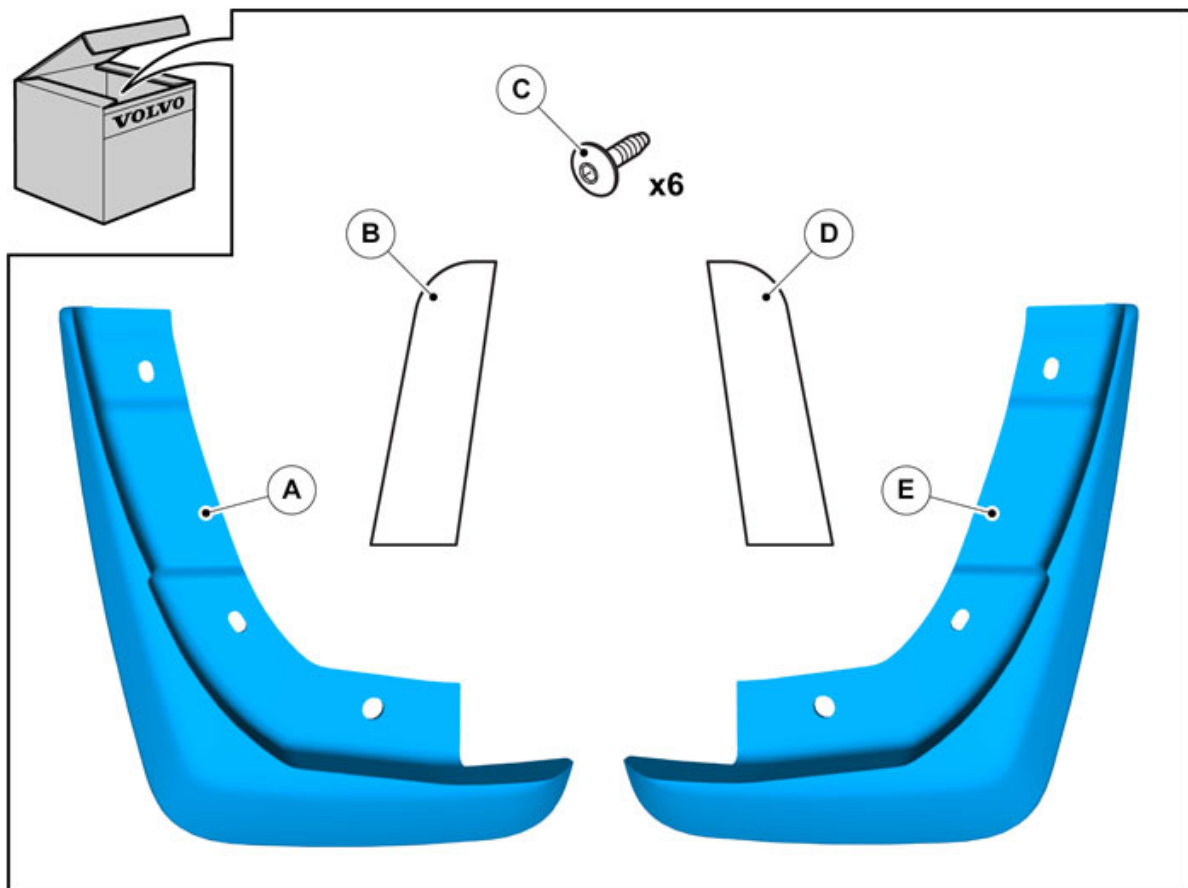

Installation instructions, accessories

Volvo Car Corporation Gothenburg, Sweden

Instruction No 31373166   **Version** 1.1   **Part. No.** 31265329

Mudflaps, front

Materials

Designation	Part number
Isopropanol	1161721

Equipment

IMG-345497

IMG-340354