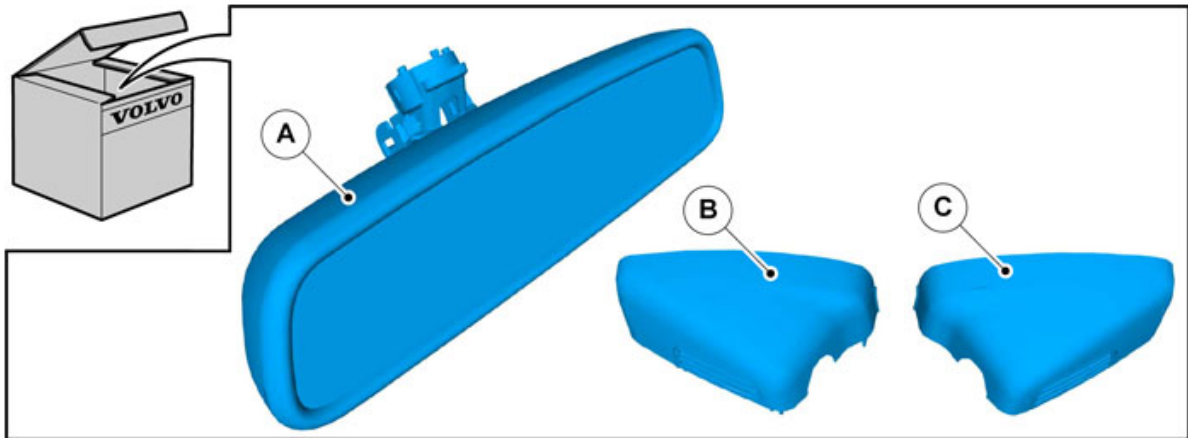

Installation instructions, accessories

Volvo Car Corporation Gothenburg, Sweden

Instruction No 31269672   **Version** 1.2   **Part. No.** 30744705, 31269666, 31269665

Rear view mirror, autodim, compass

Equipment

VIDA

IMG-242205

A0000162

IMG-330923