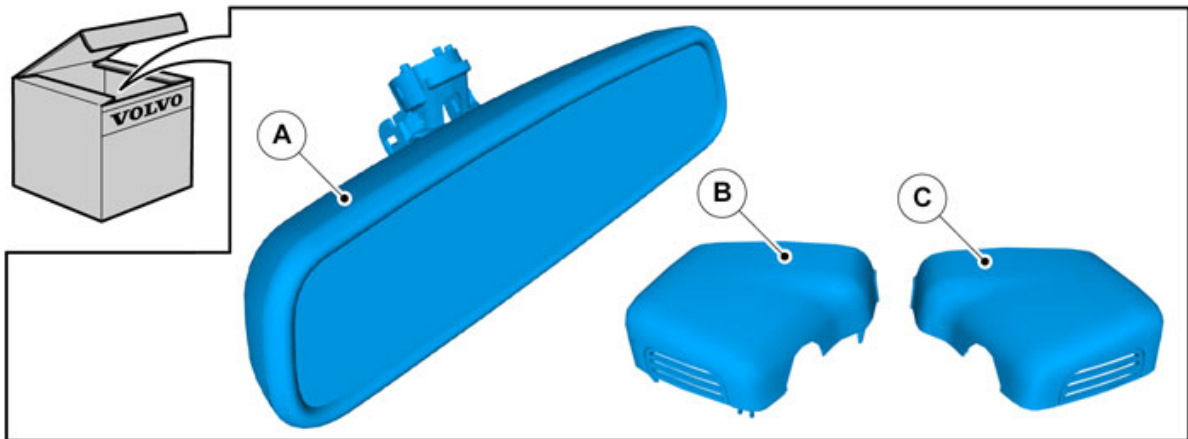

Installation instructions, accessories

Volvo Car Corporation Gothenburg, Sweden

Instruction No 31269672   **Version** 1.2   **Part. No.** 30744705, 31269666, 31269665

Rear view mirror, autodim, compass

Equipment

VIDA

IMG-242205

A0000162

IMG-330923