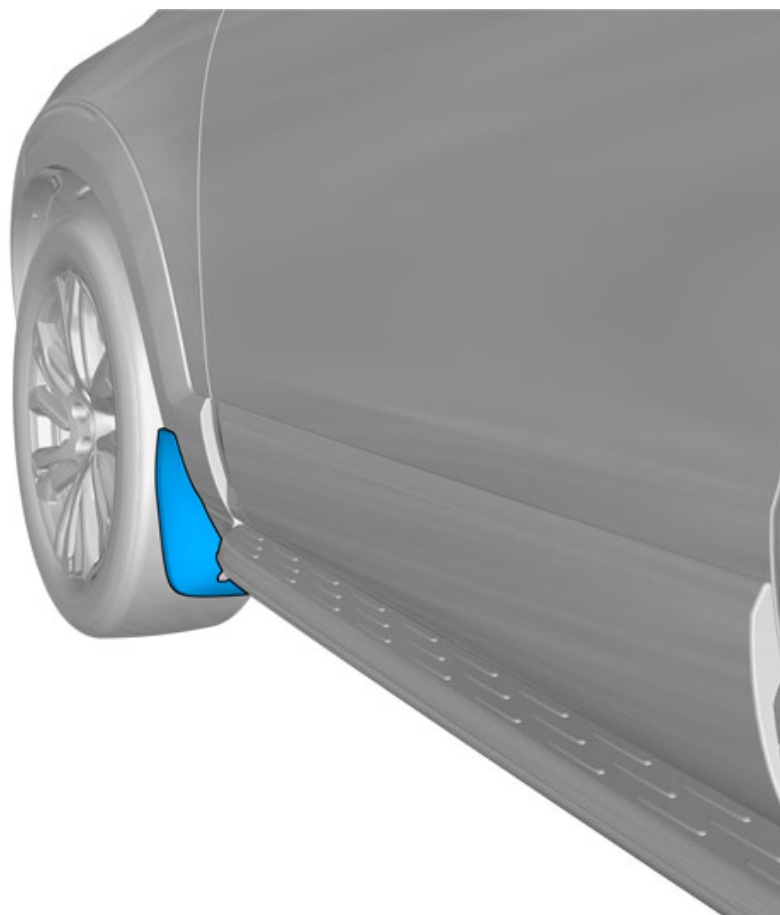

Installation instructions, accessories

Volvo Car Corporation Gothenburg, Sweden

Instruction No 31428085 **Version** 1.1 **Part. No.** 31414645

Mudflaps, front

IMG-382885

Equipment

IMG-345497

IMG-268803