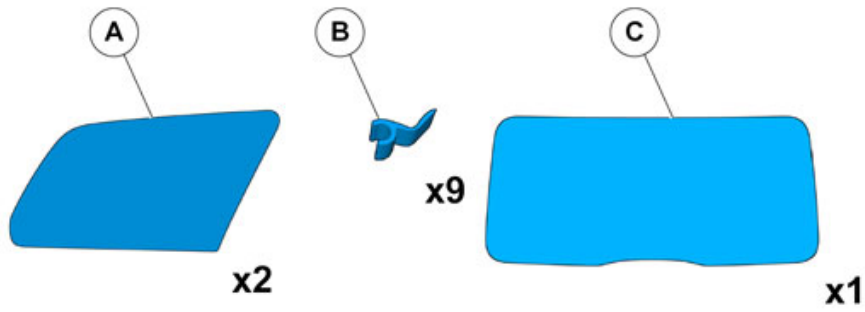

Installation instructions, accessories

Volvo Car Corporation Gothenburg, Sweden

Instruction No 31414230
Version 1.0
Part. No. 31399216

Sun curtain

IMG-381673

Installation instructions, accessories

Volvo Car Corporation Gothenburg, Sweden