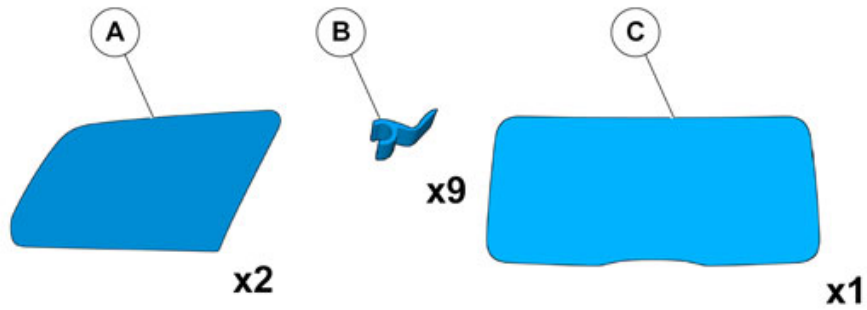

Installation instructions, accessories

Volvo Car Corporation Gothenburg, Sweden

Instruction No 31414230
Version 1.0
Part. No. 31399216

Sun curtain

IMG-381673

Installation instructions, accessories

Volvo Car Corporation Gothenburg, Sweden