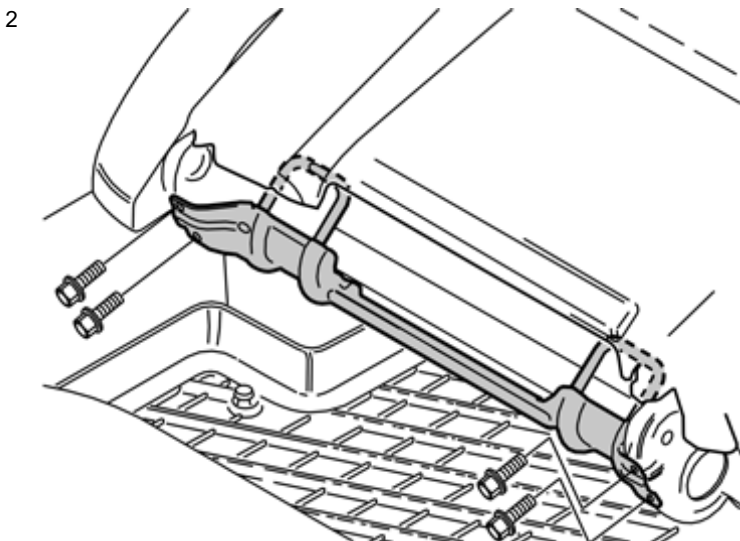

In the event of any problems with the instructions or the accessory, contact your local Volvo dealer.

J8903447

Fold the backrest forward on the front passenger side.

J8903446

Install the ISOFIX attachment to the SIPS tube with the four screws from the kit. Tighten the screws to 10 Nm (7.5 lbf.ft.)