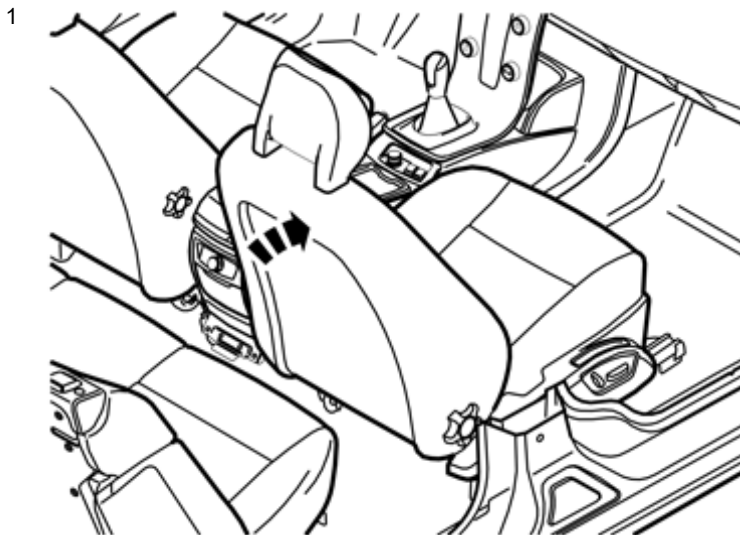

In the event of any problems with the instructions or the accessory, contact your local Volvo dealer.

J8903447

Fold the backrest forward on the front passenger side.

J8903446

Install the ISOFIX attachment to the SIPS tube with the four screws from the kit. Tighten the screws to 10 Nm (7.5 lbf.ft.)