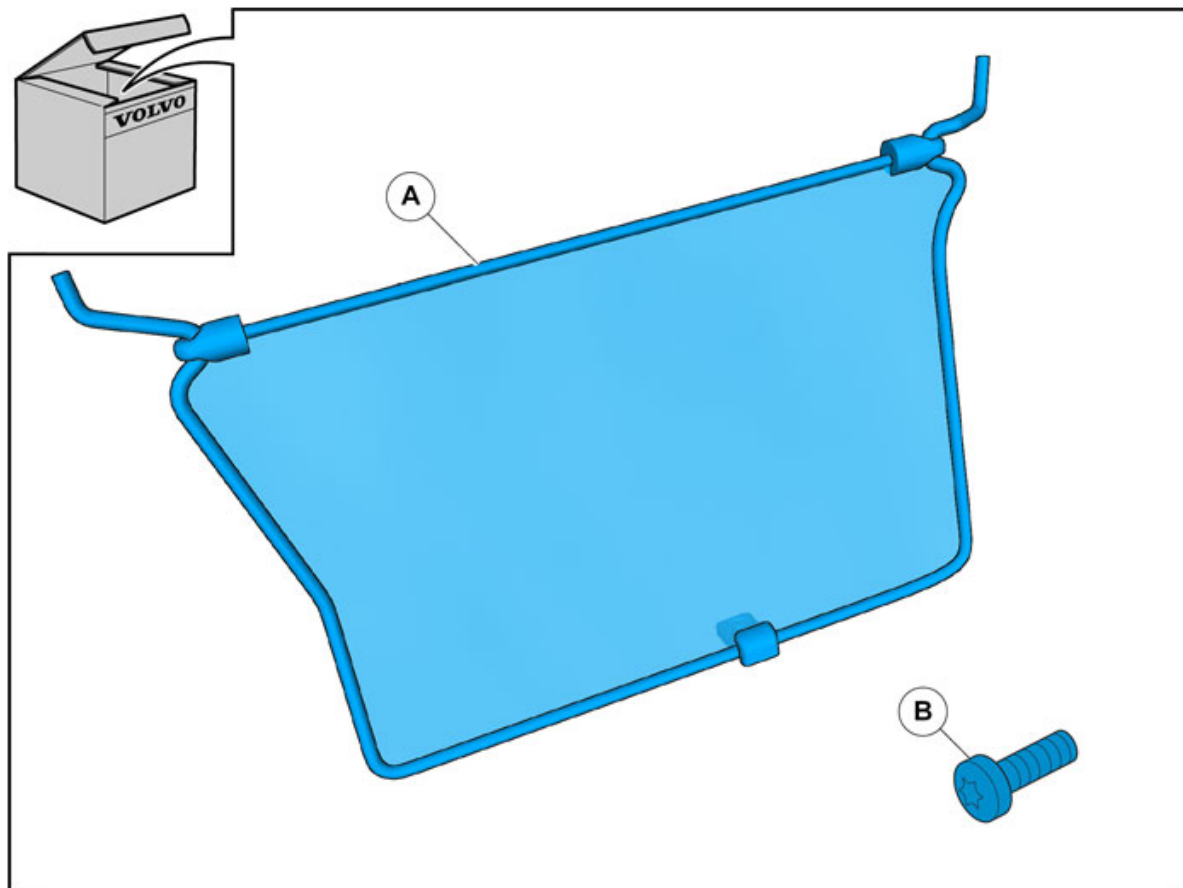

IMG-239660

IMG-239981

Installation instructions, accessories

Volvo Car Corporation Gothenburg, Sweden

IMG-362726