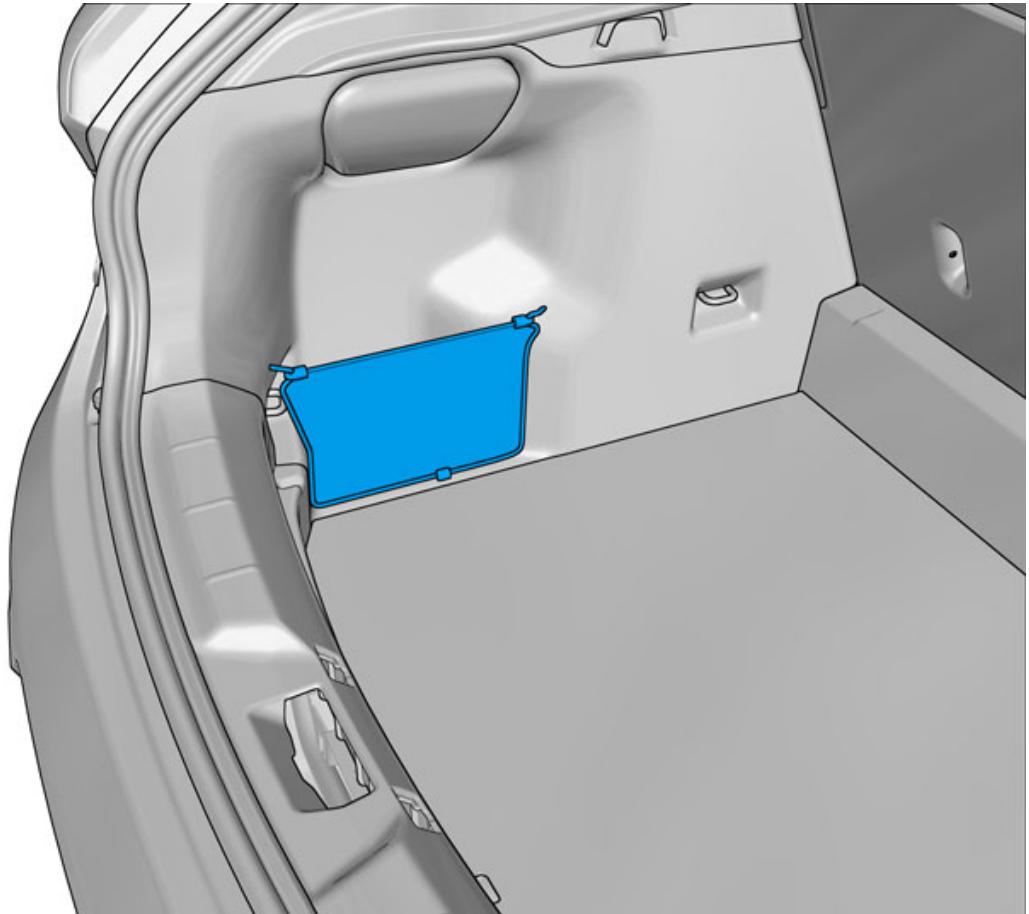

Installation instructions, accessories

Volvo Car Corporation Gothenburg, Sweden

Instruction No 31330268
Version 1.1
Part. No. 31330264

Net pocket, luggage compartment, side panel

IMG-362985

Equipment

IMG-345497