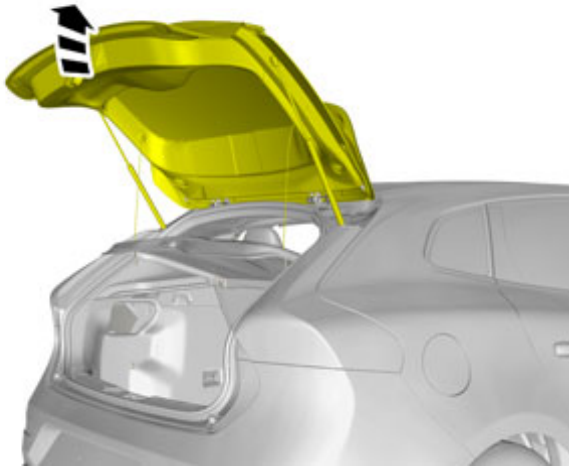

Installation instructions, accessories

Volvo Car Corporation Gothenburg, Sweden

3