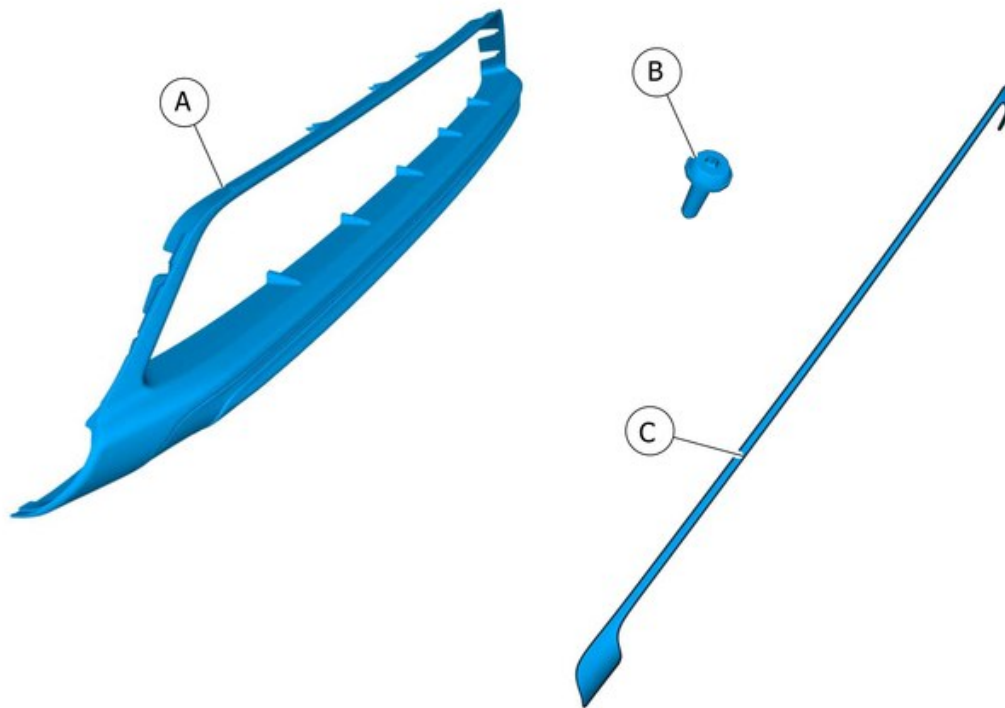

Installation instructions, accessories

Volvo Car Corporation Gothenburg, Sweden

IMG-374925