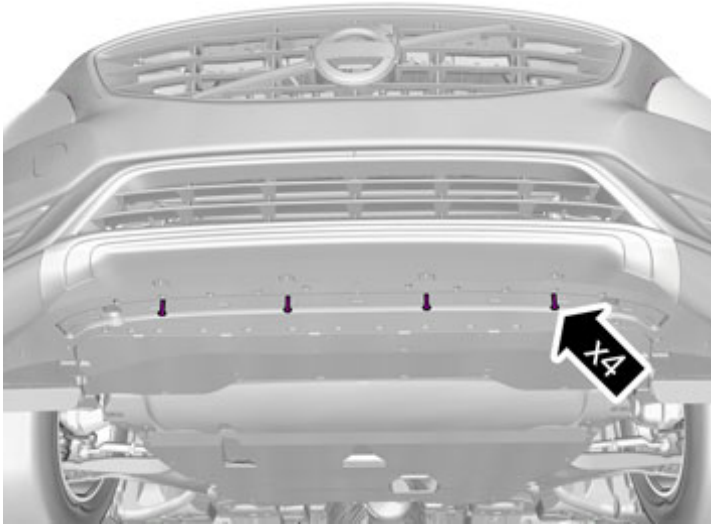

Installation instructions, accessories

Volvo Car Corporation Gothenburg, Sweden

14

IMG-375483