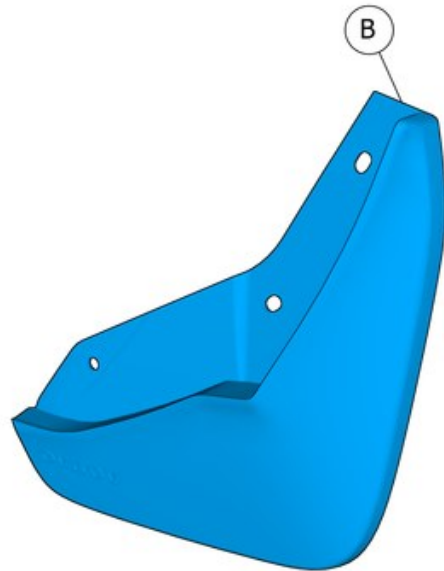

Installation instructions, accessories

Volvo Car Corporation Gothenburg, Sweden

Instruction No 31435992 **Version** 1.0 **Part. No.** 31435990

Mudflaps, front

Equipment

IMG-345497

IMG-268803

IMG-429505