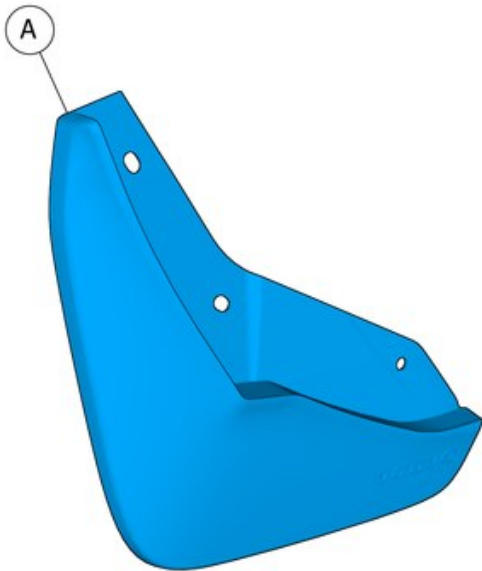

Installation instructions, accessories

Volvo Car Corporation Gothenburg, Sweden

Instruction No 31435992 **Version** 1.0 **Part. No.** 31435990

Mudflaps, front

Equipment

IMG-345497

IMG-268803

IMG-429505