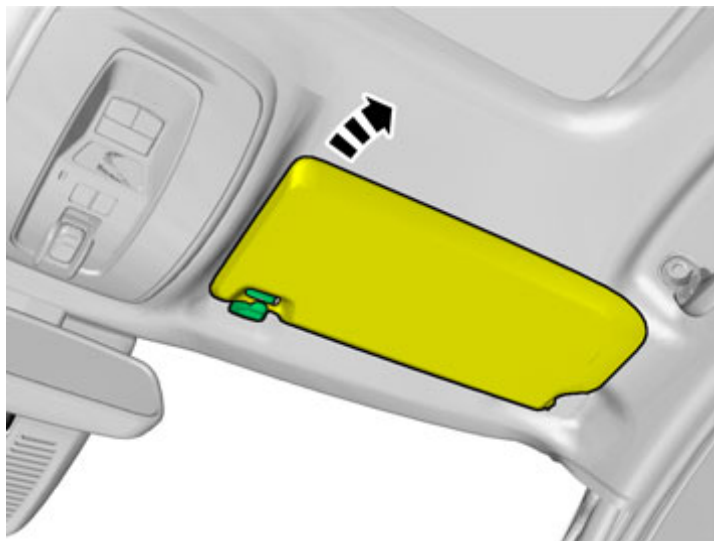

Turn the mirror base 45 degrees clockwise.

6

IMG-304689

Applies to mirrors without autodim

Carry out on both sides.

Installation instructions, accessories

Volvo Car Corporation Gothenburg, Sweden

7