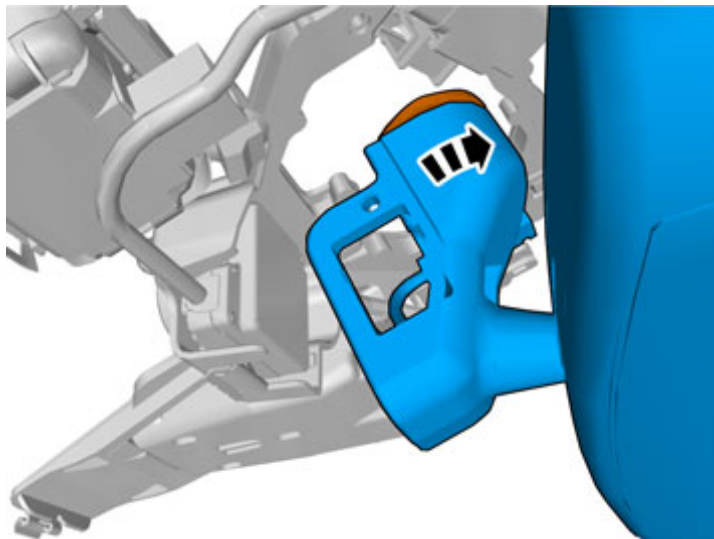

Installation instructions, accessories

Volvo Car Corporation Gothenburg, Sweden

5

IMG-304687

Applies to all models

Turn the mirror base 45 degrees clockwise.

6