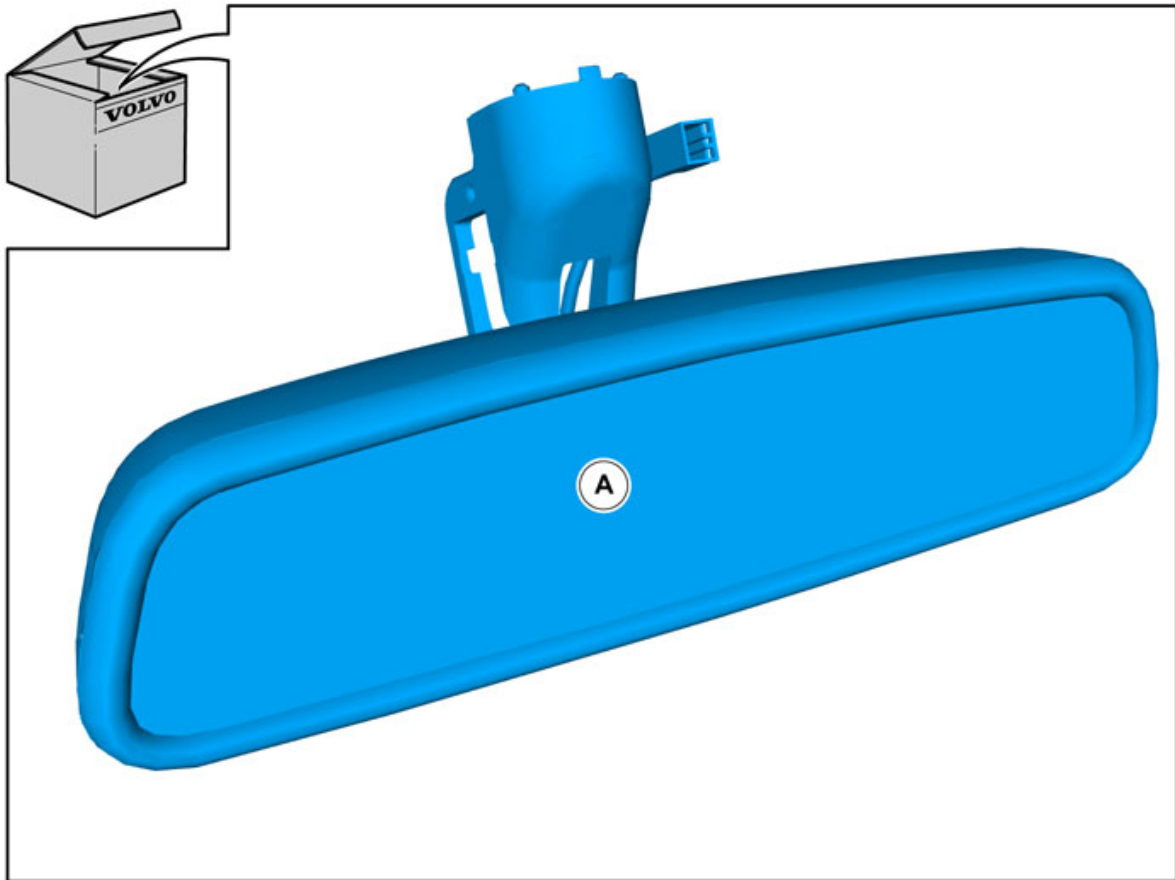

Installation instructions, accessories

Volvo Car Corporation Gothenburg, Sweden

Instruction No 31278001 **Version** 1.2 **Part. No.** 30762855, 31278000

Mirrors, autodim

Equipment

VIDA

IMG-242205

A0000162