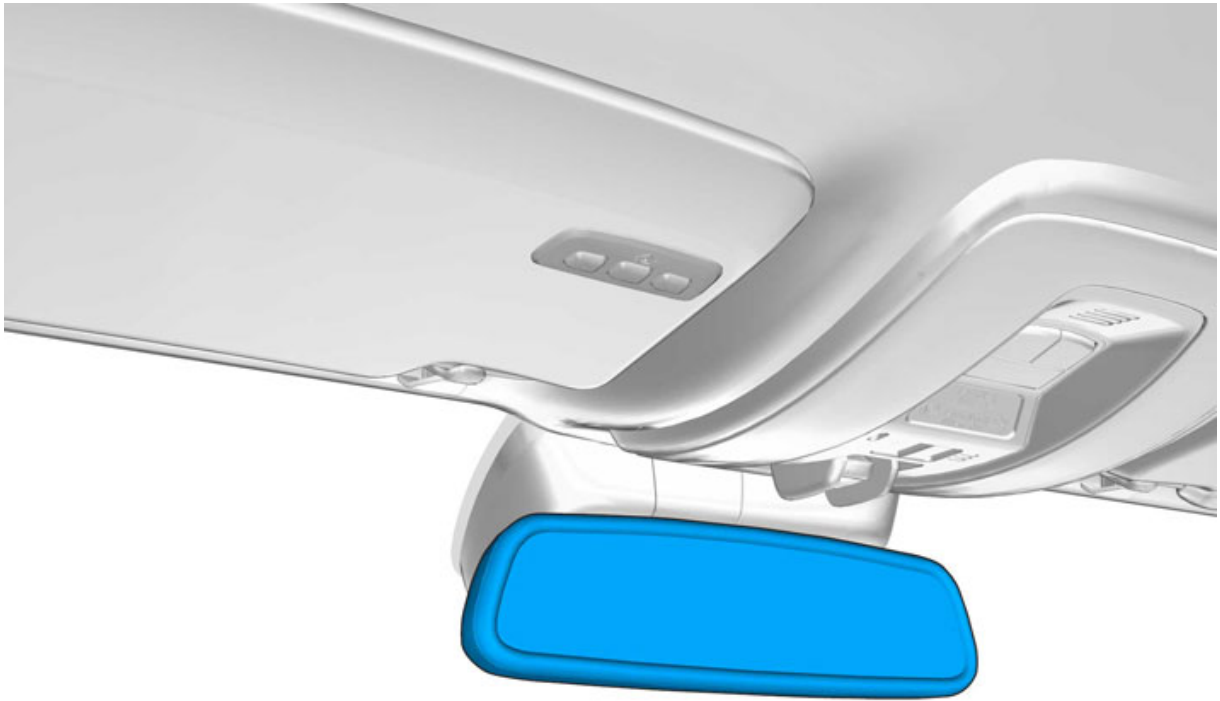

Installation instructions, accessories

Volvo Car Corporation Gothenburg, Sweden

Instruction No
30756435

Version
1.1

Part. No.
30799046

Mirrors, autodim

IMG-338611

Installation instructions, accessories