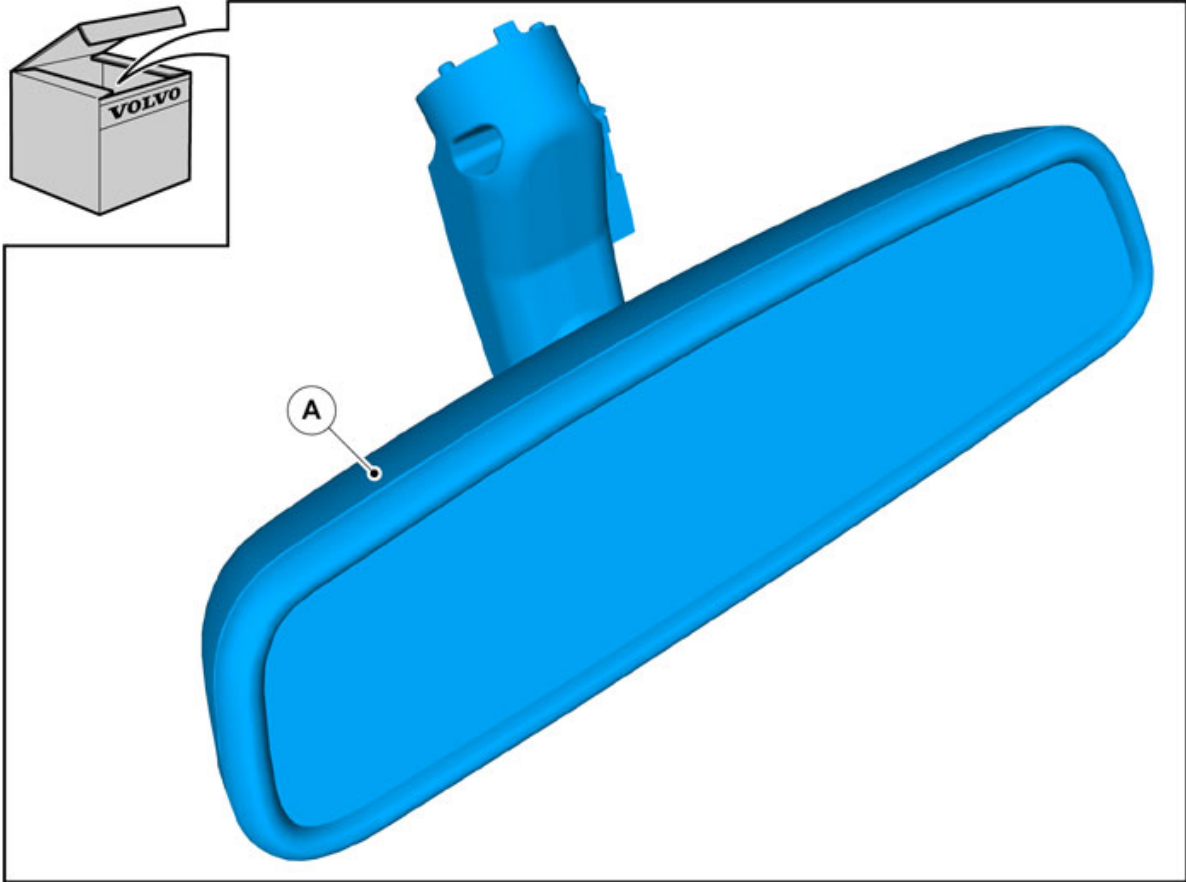

Installation instructions, accessories

Volvo Car Corporation Gothenburg, Sweden

Equipment

VIDA

IMG-242205

A0000162

IMG-338612