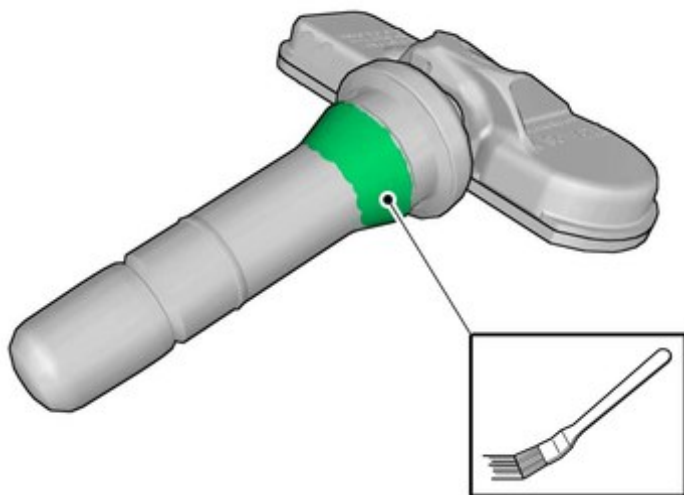

Accessory installation

6

Use: 1161138, Grease