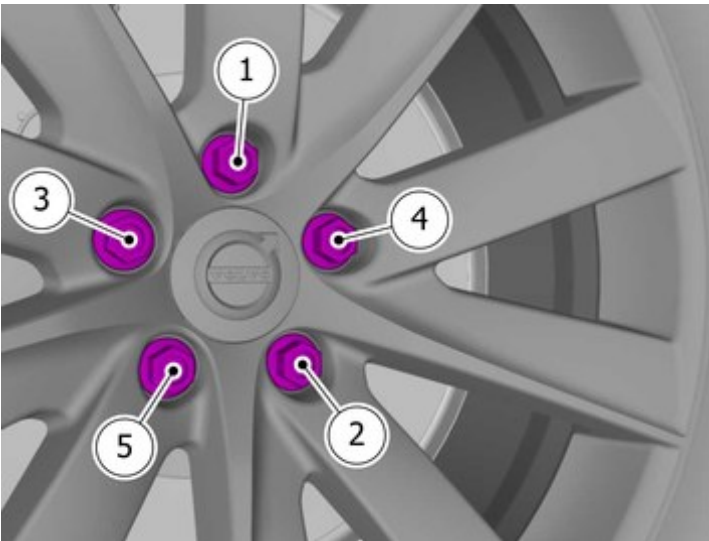

## Removal

---

# Installation instructions, accessories

Volvo Car Corporation Gothenburg, Sweden

3

IMG-411759

Remove the marked part.

4

IMG-411760

Remove the screws.

**Tightening torque:** Aluminum wheel rim to wheel hub  
Stage 1: 4 Nm  
Stage 2: 50 Nm  
Stage 3: 140 Nm