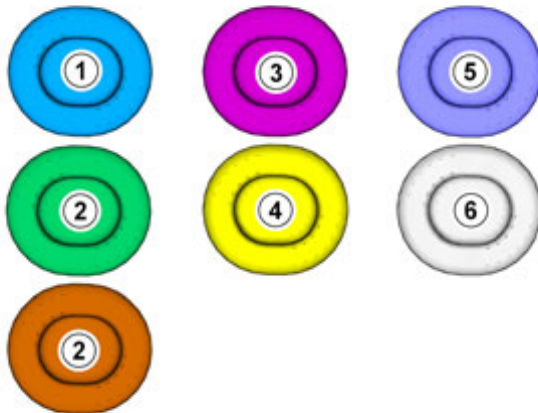

## Color symbols

---

2

1. Used for focused component, the component with which you will do something.
2. Used as extra colors when you need to show or differentiate additional parts.
3. Used for attachments that are to be removed/installed. May be screws, clips, connectors, etc.
4. Used when the component is not fully removed from the vehicle but only hung to the side.
5. Used for standard tools and special tools.
6. Used as background color for vehicle components.