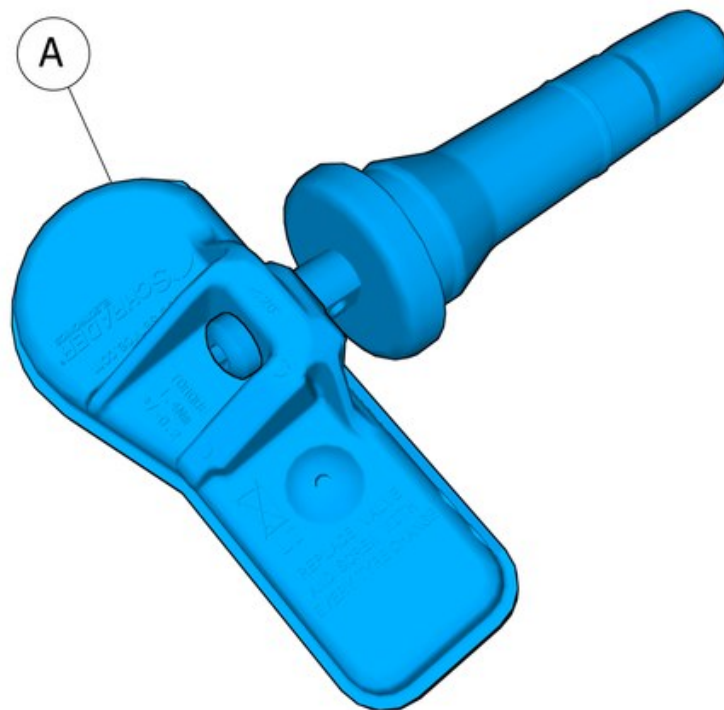

# Installation instructions, accessories

Volvo Car Corporation Gothenburg, Sweden

**Instruction No** 31330604    **Version** 1.1    **Part. No.** 31414092

## Tire pressure monitoring system (TPMS)

<b>Materials</b>	
Designation	Part number
Grease	1161138

x4

IMG-399689