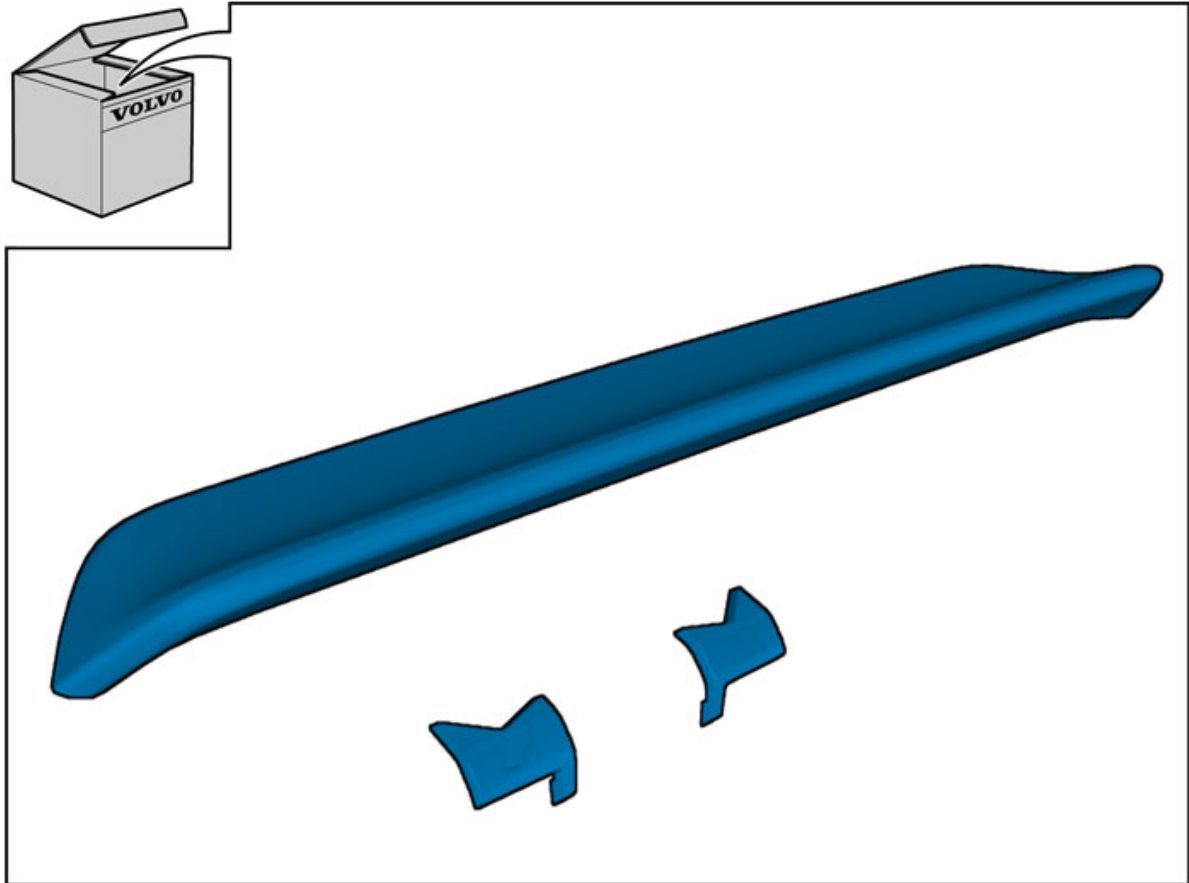

Installation instructions, accessories

Volvo Car Corporation Gothenburg, Sweden

IMG-356846