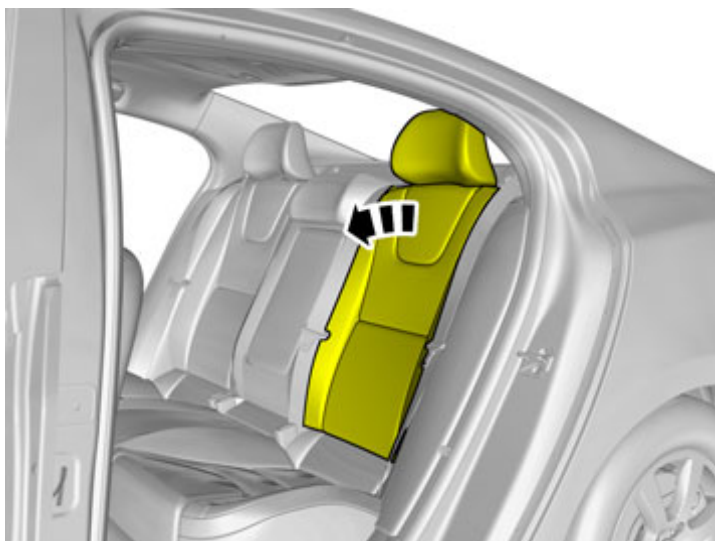

IMG-340657

6