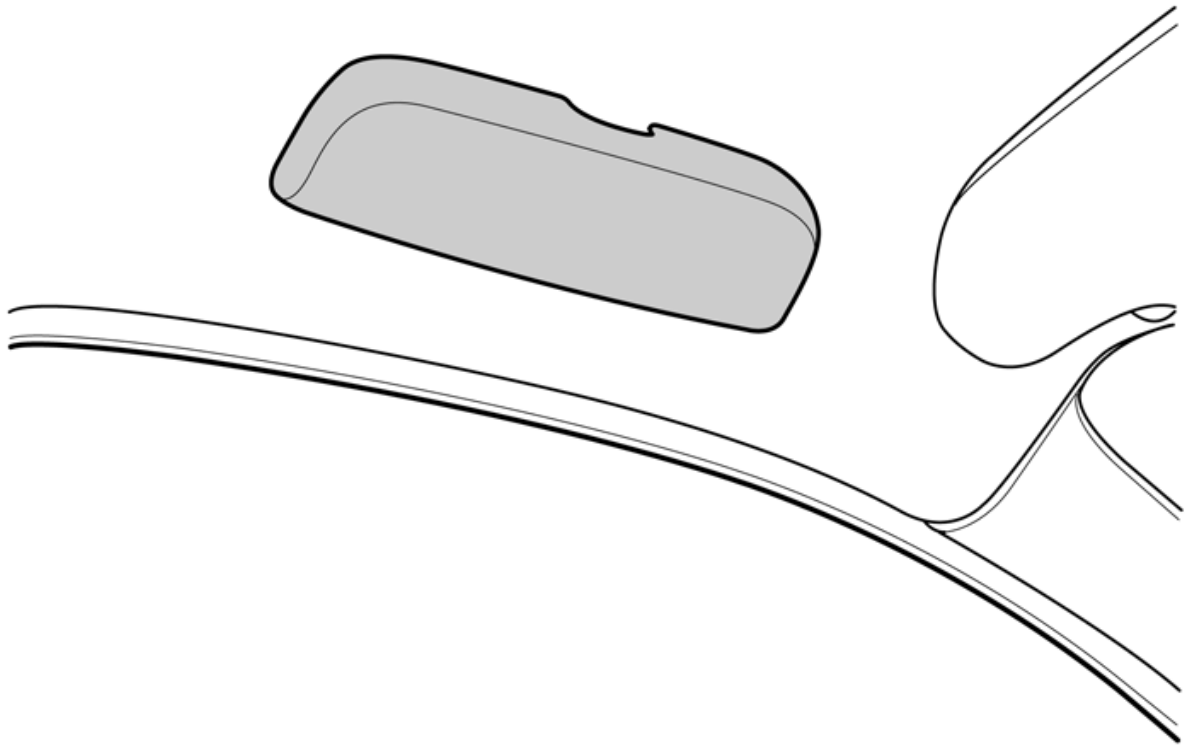

Installation instructions, accessories

Volvo Car Corporation Gothenburg, Sweden

Instruction No
30721749

Version
1.5

Part. No.
31403479, 30715737, 1281823, 30756965, 30790175

Glasses holder, entry handle

IMG-242360