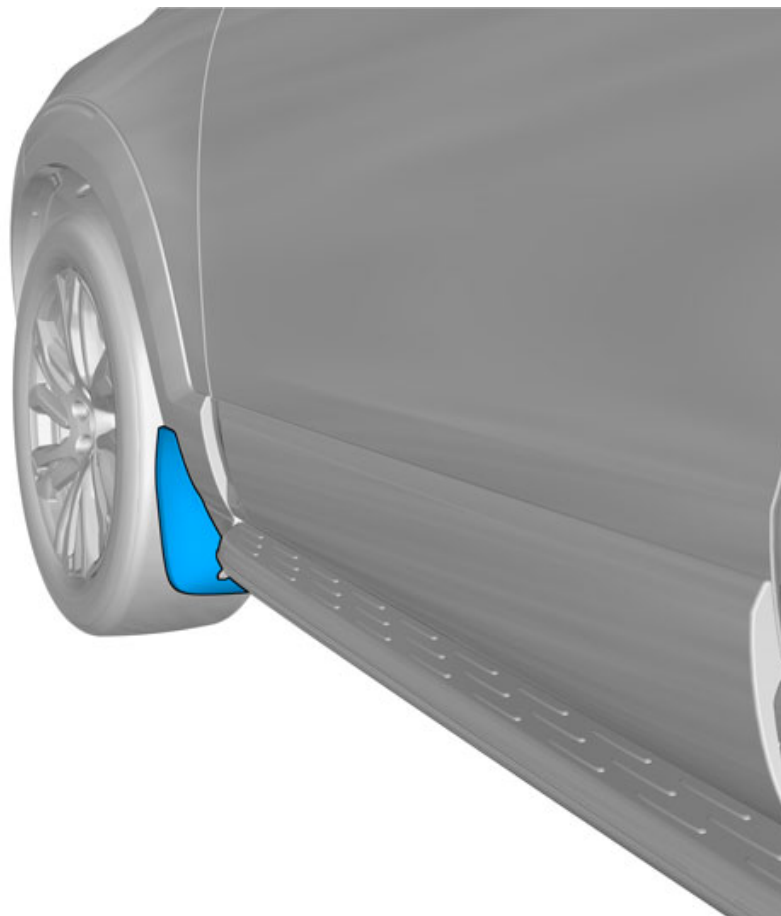

Installation instructions, accessories

Volvo Car Corporation Gothenburg, Sweden

Instruction No 31428085
Version 1.1
Part. No. 31414645

Mudflaps, front

IMG-382885

Equipment

IMG-345497

IMG-268803