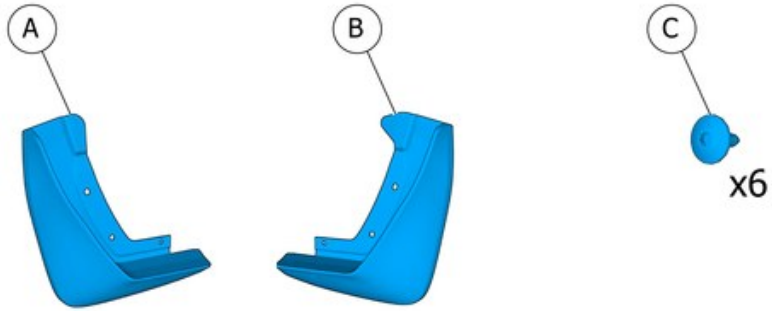

Installation instructions, accessories

Volvo Car Corporation Gothenburg, Sweden

IMG-382941