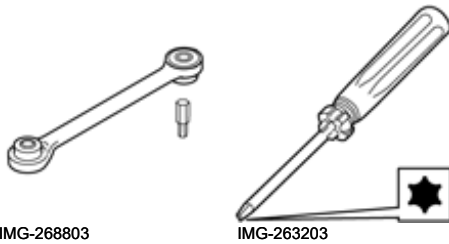

Installation instructions, accessories

Volvo Car Corporation Gothenburg, Sweden

Instruction No 31214536 **Version** 1.2 **Part. No.** 30744142, 30744133

Mudflaps

Equipment

IMG-262234

Installation instructions, accessories