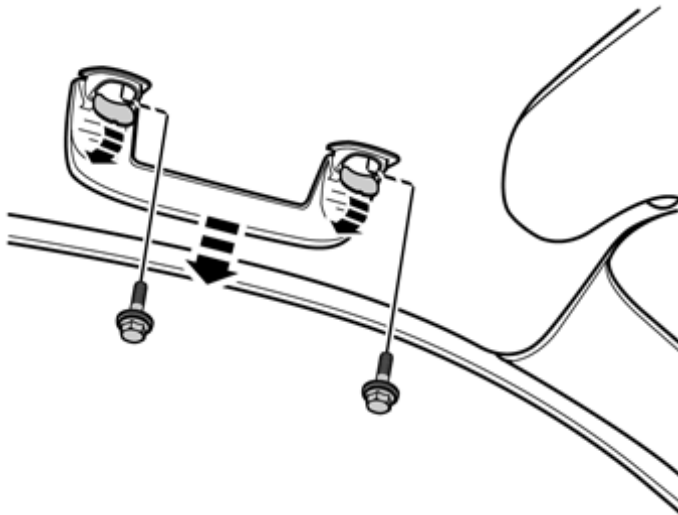

In the event of any problems with the instructions or the accessory, contact your local Volvo dealer.

Note!

Some steps in these installation instructions are presented with illustration only.

1

IMG-242362

Prise up the cover on the grab handle above the door.

Remove the screws and carefully pull the grab handle until the retaining plate on the inside releases. Put the handle aside. The screws will be reused.