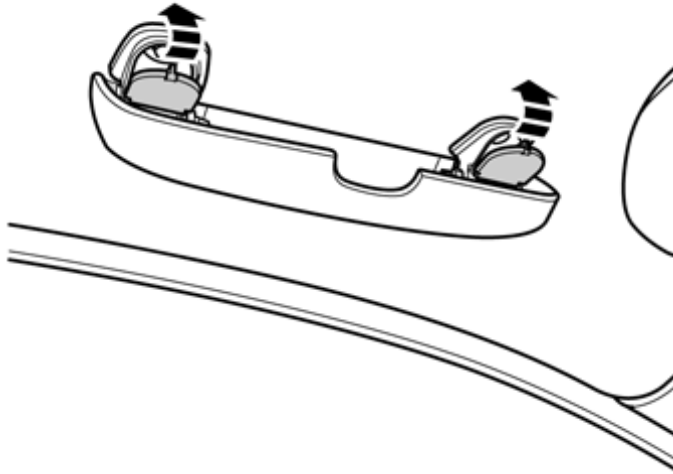

Installation instructions, accessories

Volvo Car Corporation Gothenburg, Sweden

4

IMG-242368