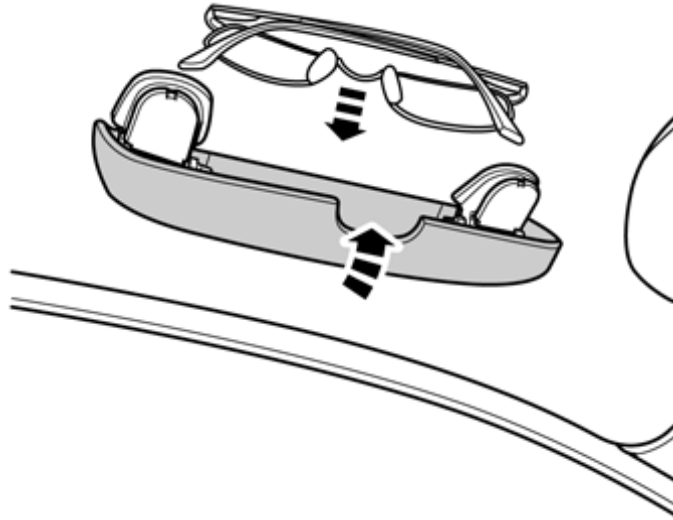

5

IMG-242369