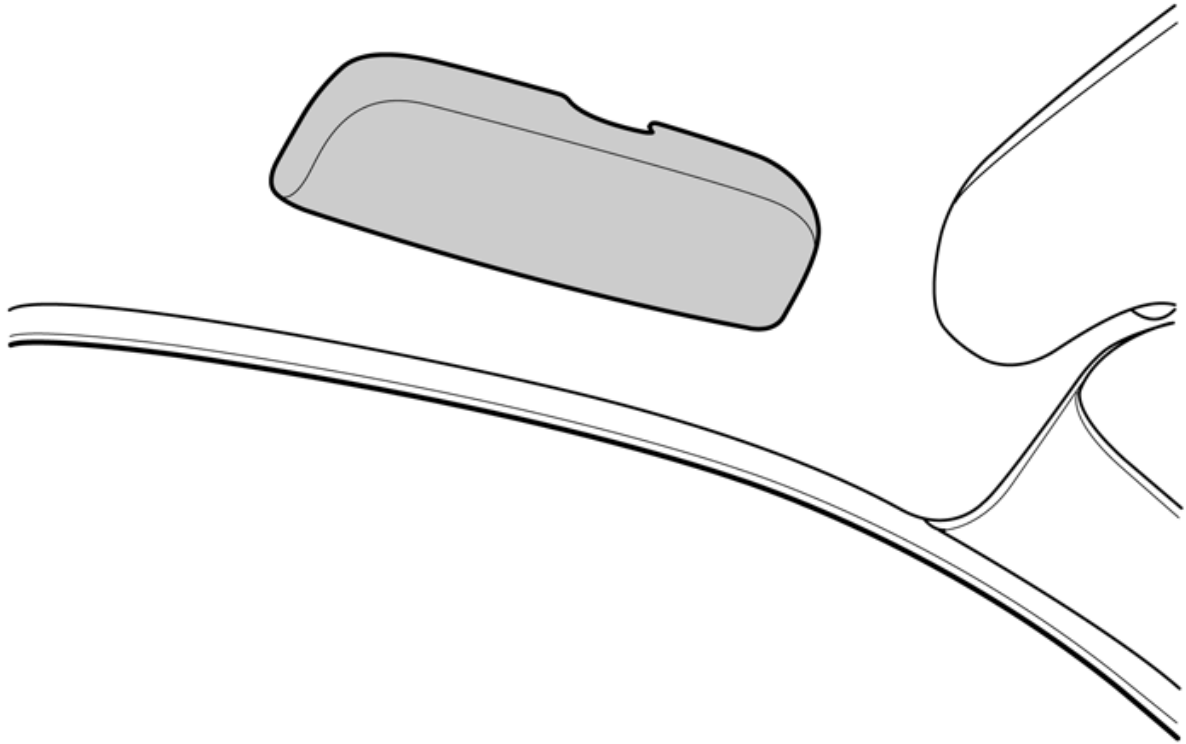

Installation instructions, accessories

Volvo Car Corporation Gothenburg, Sweden

Instruction No
30721749

Version
1.5

Part. No.
31403479, 30715737, 1281823, 30756965, 30790175

Glasses holder, entry handle

IMG-242360