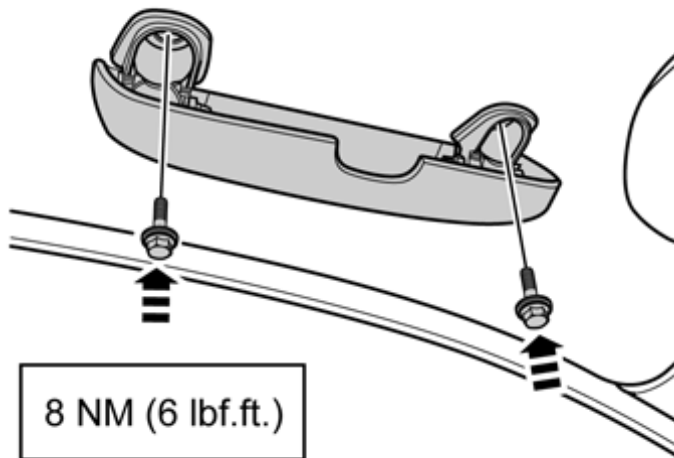

Take the glasses holder from the kit.

Fit the glasses holder where the grab handle sat.

Make sure that the four retaining plates (1) sit on each side of the nut plates where the glasses holder will be fastened. If there is not enough room for the plate, it can be broken off and discarded.

IMG-242366

3