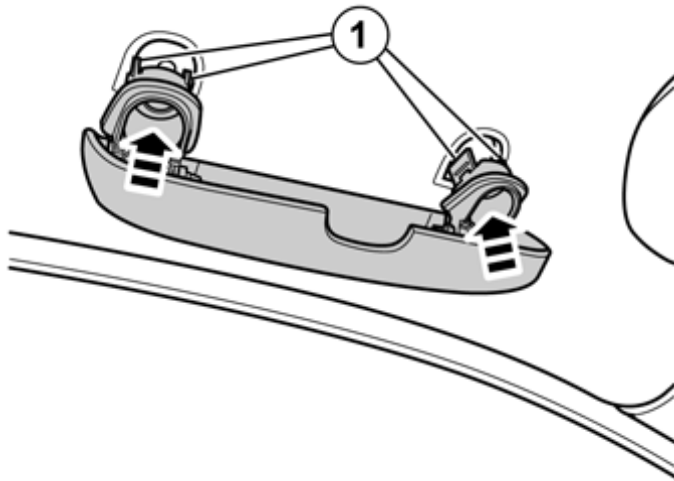

Prise up the cover on the grab handle above the door.

Remove the screws and carefully pull the grab handle until the retaining plate on the inside releases. Put the handle aside. The screws will be reused.

Installation instructions, accessories

Volvo Car Corporation Gothenburg, Sweden

2

Take the glasses holder from the kit.

Fit the glasses holder where the grab handle sat.

Make sure that the four retaining plates (1) sit on each side of the nut plates where the glasses holder will be fastened. If there is not enough room for the plate, it can be broken off and discarded.